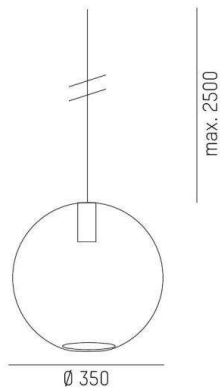

LOON

636-0231220000600

LOON BALL PD SUSPENSION made of metal, black, similar to RAL 9005, amber, light output direct, adapter/ceiling base black, pendant length 1500mm, IP20

DRAWING

TECHNICAL DETAILS

Bulb type	AGL A60 7W
No. of bulb holders	1x
Socket	E27
Designer	INHOUSE
Light output	direct
Voltage [V]	220-240V 50/60HZ
Material	metal
Pendant length [mm]	1500
IP protection class	IP20
Voltage class	protection cl. I
Net weight [kg]	0,40
Color lamp	black
RAL	9005
Glass color	amber
Color adapter/ceiling base	black
EAN-Number	9010506645668

LIGHT DISTRIBUTION CURVE

The values are rated values. Power and luminous flux are initially subject to a tolerance of +/- 10%. Colour temperature tolerance: +/- 150 K. The values apply to an ambient temperature of 25°C unless otherwise specified.