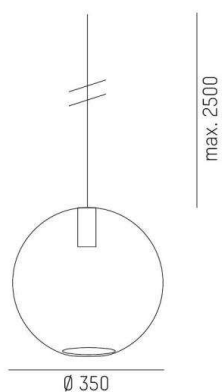

## LOON

636-0231230000600

LOON BALL PD SUSPENSION made of metal, black, similar to RAL 9005, brown, light output direct, adapter/ceiling base black, pendant length 1500mm, IP20

## DRAWING

## TECHNICAL DETAILS

|                            |                  |
|----------------------------|------------------|
| Bulb type                  | AGL A60 7W       |
| No. of bulb holders        | 1x               |
| Socket                     | E27              |
| Designer                   | INHOUSE          |
| Light output               | direct           |
| Voltage [V]                | 220-240V 50/60HZ |
| Material                   | metal            |
| Pendant length [mm]        | 1500             |
| IP protection class        | IP20             |
| Voltage class              | protection cl. I |
| Net weight [kg]            | 0,40             |
| Color lamp                 | black            |
| RAL                        | 9005             |
| Glass color                | brown            |
| Color adapter/ceiling base | black            |
| EAN-Number                 | 9010506645675    |

## LIGHT DISTRIBUTION CURVE

The values are rated values. Power and luminous flux are initially subject to a tolerance of +/- 10%. Colour temperature tolerance: +/- 150 K. The values apply to an ambient temperature of 25°C unless otherwise specified.