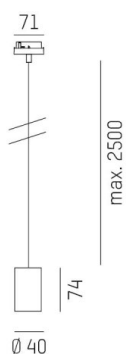

LOON

636-0290005000600

LOON BASE VOLARE SUSPENSION WITH 2-PH VOLARE ADAPTER made of metal, black, similar to RAL 9005, light output direct, cable black, fabric, adapter/ceiling base white, pendant length 2500mm, IP20

DRAWING

TECHNICAL DETAILS

Bulb type	AGL A60 7W
No. of bulb holders	1x
Socket	E27
Designer	INHOUSE
Light output	direct
Voltage [V]	220-240V 50/60HZ
Material	metal
Length [mm]	49,5
Pendant length [mm]	2500
IP protection class	IP20
Voltage class	protection cl. I
Net weight [kg]	0,35
Colour lamp	black
RAL	9005
Colour adapter/ceiling base	white
Electric wire	black, fabric
EAN-Number	9010506729610

LIGHT DISTRIBUTION CURVE

The values are rated values. Power and luminous flux are initially subject to a tolerance of +/- 10%. Colour temperature tolerance: +/- 150 K. The values apply to an ambient temperature of 25°C unless otherwise specified.