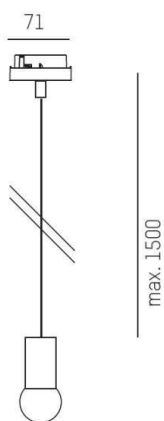

LOON MINI

636-3056

LOON MINI VOLARE SUSPENSION WITH 2-PH VOLARE ADAPTER made of metal, black, light output direct, cable black, fabric, adapter/ceiling base WEIß, pendant length 1500mm, IP20 without shade

DRAWING

TECHNICAL DETAILS

Bulb type	AGL D45 ECO 30W
No. of bulb holders	1x
Socket	E14
Designer	INHOUSE
Light output	direct
Voltage [V]	220-240V 50/60Hz
Material	metal
Length [mm]	1500
Pendant length [mm]	1500
IP protection class	IP20
Voltage class	protection cl. I
Net weight [kg]	0,23
Colour lamp	black
Electric wire	black, fabric
EAN-Number	9008905768644

LIGHT DISTRIBUTION CURVE

The values are rated values. Power and luminous flux are initially subject to a tolerance of +/- 10%. Colour temperature tolerance: +/- 150 K. The values apply to an ambient temperature of 25°C unless otherwise specified.