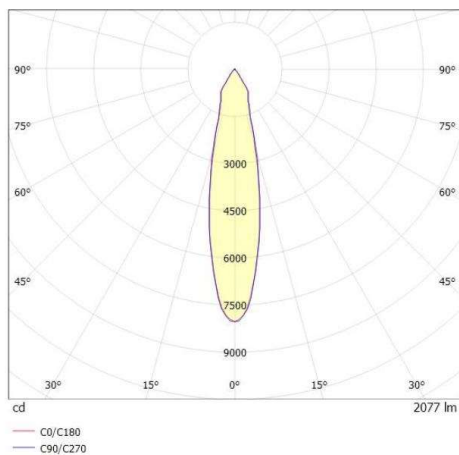

2G0

637-001010243040v2

2 G0 TRACK TRACK SPOTLIGHT WITH 3 PH ADAPTER made of aluminium, grey, similar to RAL 9006,high-efficiently vacuum deposited aluminium reflector beam 24°, light output direct, swiveling 350°, tilting 180°, with converter, max. 500mA, dimmability: not dimmable, adapter/ceiling base grey, IP20

DRAWING

TECHNICAL DETAILS

System perform. [W]	19
Bulb type	LED
Luminous flux [lm]	2080
Current sec. [mA]	500
Colour temp. [K]	2700K
CRI	PREMIUM>90
Optics	vacuum deposited aluminium reflector
Designer	INHOUSE
Converter	with converter
Dimming	not dimmable
Light output	direct
Beam angle [°]	24°
Voltage [V]	220-240V 50/60Hz
Material	aluminium
Length [mm]	101,7
Width [mm]	103
Height [mm]	202
Diameter [mm]	85
IP protection class	IP20
Voltage class	protection cl. I
Shock resistance	IK04
Net weight [kg]	1,08

LIGHT DISTRIBUTION CURVE

Colour lamp	grey
RAL	9006
Colour adapter/ceiling base	grey
EAN-Number	9010870109162
Lifetime [h]	L80 B10 50 000
Energy efficiency cl.	E
No. of luminaires B16A	34

The values are rated values. Power and luminous flux are initially subject to a tolerance of +/- 10%. Colour temperature tolerance: +/- 150 K. The values apply to an ambient temperature of 25°C unless otherwise specified.