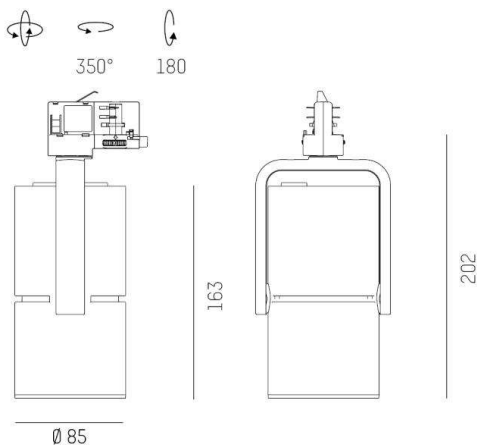

2G0

637-001010243040v2

2 G0 TRACK TRACK SPOTLIGHT WITH 3 PH ADAPTER made of aluminium, grey, similar to RAL 9006,high-efficiently vacuum deposited aluminium reflector beam 24°, light output direct, swiveling 350°, tilting 180°, with converter, max. 500mA, dimmability: not dimmable, adapter/ceiling base grey, IP20

DRAWING

TECHNICAL DETAILS

System perform. [W]	19
Bulb type	LED
Luminous flux [lm]	2080
Current sec. [mA]	500
Colour temp. [K]	2700K
CRI	PREMIUM>90
Optics	vacuum deposited aluminium reflector
Designer	INHOUSE
Converter	with converter
Dimming	not dimmable
Light output	direct
Beam angle [°]	24°
Voltage [V]	220-240V 50/60Hz
Material	aluminium
Length [mm]	101,7
Width [mm]	103
Height [mm]	202
Diameter [mm]	85
IP protection class	IP20
Voltage class	protection cl. I
Shock resistance	IK04
Net weight [kg]	1,08

LIGHT DISTRIBUTION CURVE

Colour lamp	grey
RAL	9006
Colour adapter/ceiling base	grey
EAN-Number	9010870109162
Lifetime [h]	L80 B10 50 000
Energy efficiency cl.	E
No. of luminaires B16A	34

The values are rated values. Power and luminous flux are initially subject to a tolerance of +/- 10%. Colour temperature tolerance: +/- 150 K. The values apply to an ambient temperature of 25°C unless otherwise specified.