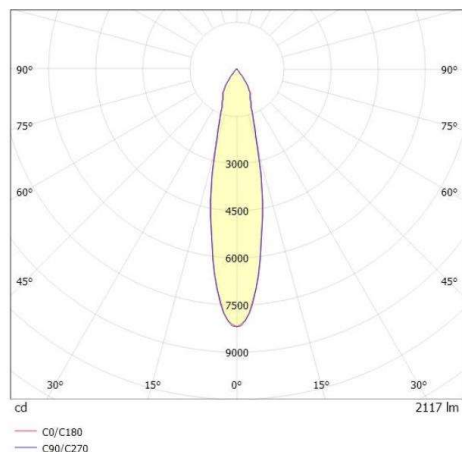

2G0

637-001010249040v2

2 G0 TRACK TRACK SPOTLIGHT WITH 3 PH ADAPTER made of aluminium, grey, similar to RAL 9006,high-efficiently vacuum deposited aluminium reflector beam 24°, light output direct, swiveling 350°, tilting 180°, with converter, max. 500mA, dimmability: not dimmable, adapter/ceiling base grey, IP20

DRAWING

TECHNICAL DETAILS

System perform. [W]	19
Bulb type	LED
Luminous flux [lm]	2120
Current sec. [mA]	500
Colour temp. [K]	3000K
CRI	PREMIUM>90
Optics	vacuum deposited aluminium reflector
Designer	INHOUSE
Converter	with converter
Dimming	not dimmable
Light output	direct
Beam angle [°]	24°
Voltage [V]	220-240V 50/60Hz
Material	aluminium
Length [mm]	101,7
Width [mm]	103
Height [mm]	202
Diameter [mm]	85
IP protection class	IP20
Voltage class	protection cl. I
Shock resistance	IK04
Net weight [kg]	1,08

LIGHT DISTRIBUTION CURVE

Colour lamp	grey
RAL	9006
Colour adapter/ceiling base	grey
EAN-Number	9010870106512
Lifetime [h]	L80 B10 50 000
Energy efficiency cl.	E
No. of luminaires B16A	34

The values are rated values. Power and luminous flux are initially subject to a tolerance of +/- 10%. Colour temperature tolerance: +/- 150 K. The values apply to an ambient temperature of 25°C unless otherwise specified.