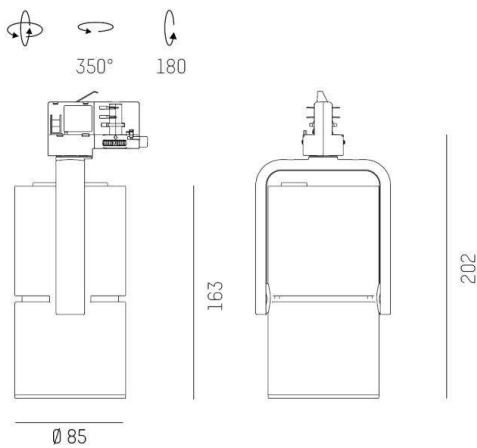

2G0

637-001010324040v2

2 G0 TRACK TRACK SPOTLIGHT WITH 3 PH ADAPTER made of aluminium, grey, similar to RAL 9006,high-efficiently vacuum deposited aluminium reflector beam 40°, light output direct, swiveling 350°, tilting 180°, with converter, max. 500mA, dimmability: not dimmable, adapter/ceiling base grey, IP20

DRAWING

LIGHT DISTRIBUTION CURVE

TECHNICAL DETAILS

System perform. [W]	19
Bulb type	LED
Luminous flux [lm]	2410
Current sec. [mA]	500
Colour temp. [K]	4000K
CRI	>90
Optics	vacuum deposited aluminium reflector
Designer	INHOUSE
Converter	with converter
Dimming	not dimmable
Light output	direct
Beam angle [°]	40°
Voltage [V]	220-240V 50/60Hz
Material	aluminium
Length [mm]	101,7
Width [mm]	103
Height [mm]	202
Diameter [mm]	85
IP protection class	IP20
Voltage class	protection cl. I
Shock resistance	IK04
Net weight [kg]	1,08
Colour lamp	grey
RAL	9006
Colour adapter/ceiling base	grey
EAN-Number	9010870107892
Lifetime [h]	L80 B10 50 000
Energy efficiency cl.	D
No. of luminaires B16A	34

The values are rated values. Power and luminous flux are initially subject to a tolerance of +/- 10%. Colour temperature tolerance: +/- 150 K. The values apply to an ambient temperature of 25°C unless otherwise specified.