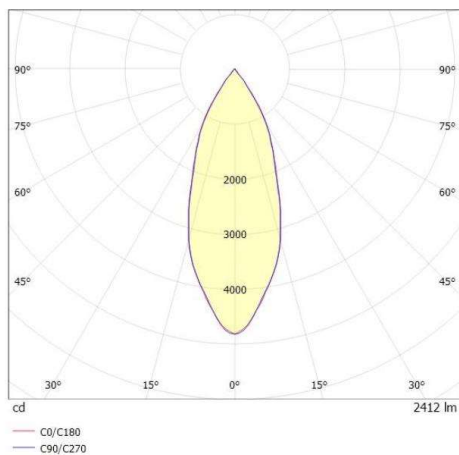

2G0

637-001010324040v2

2 G0 TRACK TRACK SPOTLIGHT WITH 3 PH ADAPTER made of aluminium, grey, similar to RAL 9006,high-efficiently vacuum deposited aluminium reflector beam 40°, light output direct, swiveling 350°, tilting 180°, with converter, max. 500mA, dimmability: not dimmable, adapter/ceiling base grey, IP20

DRAWING

LIGHT DISTRIBUTION CURVE

TECHNICAL DETAILS

System perform. [W]	19
Bulb type	LED
Luminous flux [lm]	2410
Current sec. [mA]	500
Colour temp. [K]	4000K
CRI	>90
Optics	vacuum deposited aluminium reflector
Designer	INHOUSE
Converter	with converter
Dimming	not dimmable
Light output	direct
Beam angle [°]	40°
Voltage [V]	220-240V 50/60Hz
Material	aluminium
Length [mm]	101,7
Width [mm]	103
Height [mm]	202
Diameter [mm]	85
IP protection class	IP20
Voltage class	protection cl. I
Shock resistance	IK04
Net weight [kg]	1,08
Colour lamp	grey
RAL	9006
Colour adapter/ceiling base	grey
EAN-Number	9010870107892
Lifetime [h]	L80 B10 50 000
Energy efficiency cl.	D
No. of luminaires B16A	34