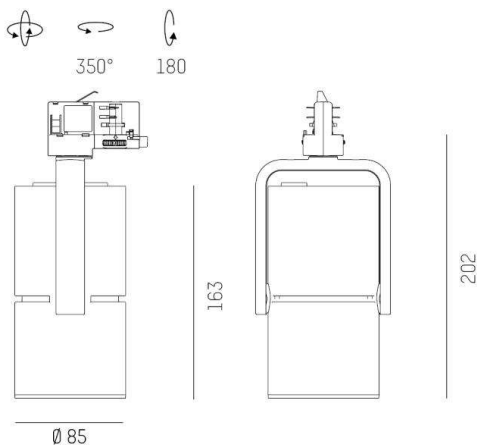

2G0

637-001010343040v2

2 G0 TRACK TRACK SPOTLIGHT WITH 3 PH ADAPTER made of aluminium, grey, similar to RAL 9006,high-efficiently vacuum deposited aluminium reflector beam 40°, light output direct, swiveling 350°, tilting 180°, with converter, max. 500mA, dimmability: not dimmable, adapter/ceiling base grey, IP20

DRAWING

TECHNICAL DETAILS

System perform. [W]	19
Bulb type	LED
Luminous flux [lm]	2080
Current sec. [mA]	500
Colour temp. [K]	2700K
CRI	PREMIUM>90
Optics	vacuum deposited aluminium reflector
Designer	INHOUSE
Converter	with converter
Dimming	not dimmable
Light output	direct
Beam angle [°]	40°
Voltage [V]	220-240V 50/60Hz
Material	aluminium
Length [mm]	101,7
Width [mm]	103
Height [mm]	202
Diameter [mm]	85
IP protection class	IP20
Voltage class	protection cl. I
Shock resistance	IK04
Net weight [kg]	1,08

LIGHT DISTRIBUTION CURVE

Colour lamp	grey
RAL	9006
Colour adapter/ceiling base	grey
EAN-Number	9010870109193
Lifetime [h]	L80 B10 50 000
Energy efficiency cl.	E
No. of luminaires B16A	34

The values are rated values. Power and luminous flux are initially subject to a tolerance of +/- 10%. Colour temperature tolerance: +/- 150 K. The values apply to an ambient temperature of 25°C unless otherwise specified.