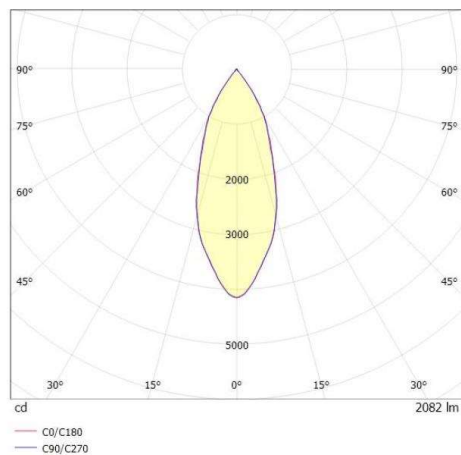

2G0

637-001010343040v2

2 G0 TRACK TRACK SPOTLIGHT WITH 3 PH ADAPTER made of aluminium, grey, similar to RAL 9006,high-efficiently vacuum deposited aluminium reflector beam 40°, light output direct, swiveling 350°, tilting 180°, with converter, max. 500mA, dimmability: not dimmable, adapter/ceiling base grey, IP20

DRAWING

TECHNICAL DETAILS

System perform. [W]	19
Bulb type	LED
Luminous flux [lm]	2080
Current sec. [mA]	500
Colour temp. [K]	2700K
CRI	PREMIUM>90
Optics	vacuum deposited aluminium reflector
Designer	INHOUSE
Converter	with converter
Dimming	not dimmable
Light output	direct
Beam angle [°]	40°
Voltage [V]	220-240V 50/60Hz
Material	aluminium
Length [mm]	101,7
Width [mm]	103
Height [mm]	202
Diameter [mm]	85
IP protection class	IP20
Voltage class	protection cl. I
Shock resistance	IK04
Net weight [kg]	1,08

LIGHT DISTRIBUTION CURVE

Colour lamp	grey
RAL	9006
Colour adapter/ceiling base	grey
EAN-Number	9010870109193
Lifetime [h]	L80 B10 50 000
Energy efficiency cl.	E
No. of luminaires B16A	34

The values are rated values. Power and luminous flux are initially subject to a tolerance of +/- 10%. Colour temperature tolerance: +/- 150 K. The values apply to an ambient temperature of 25°C unless otherwise specified.