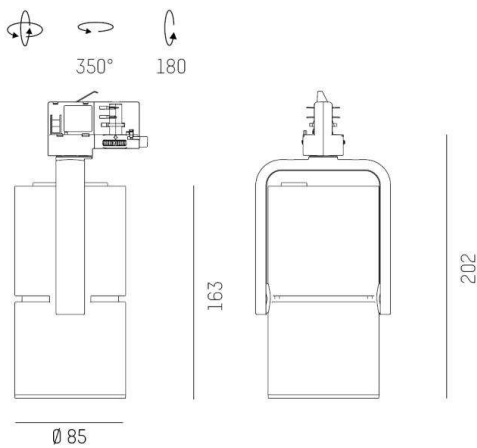

2G0

637-001010443040v2

2 G0 TRACK TRACK SPOTLIGHT WITH 3 PH ADAPTER made of aluminium, grey, similar to RAL 9006,high-efficiently vacuum deposited aluminium reflector beam 60°, light output direct, swiveling 350°, tilting 180°, with converter, max. 500mA, dimmability: not dimmable, adapter/ceiling base grey, IP20

DRAWING

LIGHT DISTRIBUTION CURVE

TECHNICAL DETAILS

System perform. [W]	19
Bulb type	LED
Luminous flux [lm]	2080
Current sec. [mA]	500
Colour temp. [K]	2700K
CRI	PREMIUM>90
Optics	vacuum deposited aluminium reflector
Designer	INHOUSE
Converter	with converter
Dimming	not dimmable
Light output	direct
Beam angle [°]	60°
Voltage [V]	220-240V 50/60Hz
Material	aluminium
Length [mm]	101,7
Width [mm]	103
Height [mm]	202
Diameter [mm]	85
IP protection class	IP20
Voltage class	protection cl. I
Shock resistance	IK04
Net weight [kg]	1,08
Colour lamp	grey
RAL	9006
Colour adapter/ceiling base	grey
EAN-Number	9010870109223
Lifetime [h]	L80 B10 50 000
Energy efficiency cl.	E
No. of luminaires B16A	34

The values are rated values. Power and luminous flux are initially subject to a tolerance of +/- 10%. Colour temperature tolerance: +/- 150 K. The values apply to an ambient temperature of 25°C unless otherwise specified.