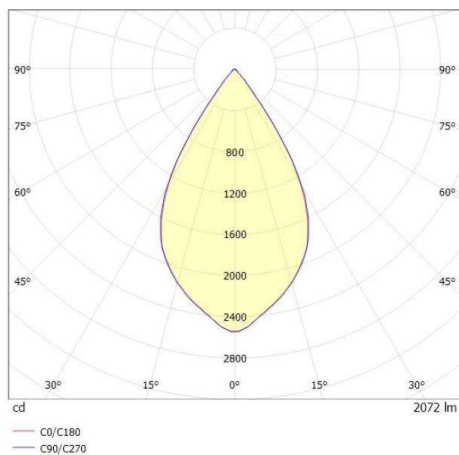

2G0

637-001010443040v2

2 G0 TRACK TRACK SPOTLIGHT WITH 3 PH ADAPTER made of aluminium, grey, similar to RAL 9006,high-efficiently vacuum deposited aluminium reflector beam 60°, light output direct, swiveling 350°, tilting 180°, with converter, max. 500mA, dimmability: not dimmable, adapter/ceiling base grey, IP20

DRAWING

LIGHT DISTRIBUTION CURVE

TECHNICAL DETAILS

System perform. [W]	19
Bulb type	LED
Luminous flux [lm]	2080
Current sec. [mA]	500
Colour temp. [K]	2700K
CRI	PREMIUM>90
Optics	vacuum deposited aluminium reflector
Designer	INHOUSE
Converter	with converter
Dimming	not dimmable
Light output	direct
Beam angle [°]	60°
Voltage [V]	220-240V 50/60Hz
Material	aluminium
Length [mm]	101,7
Width [mm]	103
Height [mm]	202
Diameter [mm]	85
IP protection class	IP20
Voltage class	protection cl. I
Shock resistance	IK04
Net weight [kg]	1,08
Colour lamp	grey
RAL	9006
Colour adapter/ceiling base	grey
EAN-Number	9010870109223
Lifetime [h]	L80 B10 50 000
Energy efficiency cl.	E
No. of luminaires B16A	34

The values are rated values. Power and luminous flux are initially subject to a tolerance of +/- 10%. Colour temperature tolerance: +/- 150 K. The values apply to an ambient temperature of 25°C unless otherwise specified.