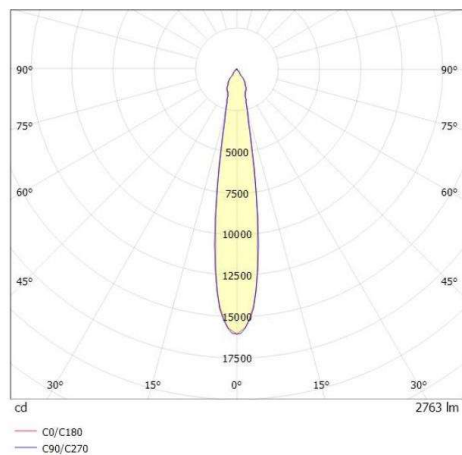

2GO

637-001020143040v2

2 GO TRACK TRACK SPOTLIGHT WITH 3 PH ADAPTER made of aluminium, grey, similar to RAL 9006,high-efficiently vacuum deposited aluminium reflector beam 17°, light output direct, swiveling 350°, tilting 180°, with converter, max. 700mA, dimmability: not dimmable, IP20

DRAWING

TECHNICAL DETAILS

System perform. [W]	27
Bulb type	LED
Luminous flux [lm]	2760
Current sec. [mA]	700
Colour temp. [K]	2700K
CRI	PREMIUM>90
Optics	vacuum deposited aluminium reflector
Designer	INHOUSE
Converter	with converter
Dimming	not dimmable
Light output	direct
Beam angle [°]	17°
Voltage [V]	220-240V 50/60Hz
Material	aluminium
Length [mm]	163
Width [mm]	103
Height [mm]	202
Diameter [mm]	85
IP protection class	IP20
Voltage class	protection cl. I
Shock resistance	IK04
Net weight [kg]	1,08
Colour lamp	grey
RAL	9006
EAN-Number	9010870109308
Lifetime [h]	L80 B10 50 000
Energy efficiency cl.	E
No. of luminaires B16A	34

LIGHT DISTRIBUTION CURVE

The values are rated values. Power and luminous flux are initially subject to a tolerance of +/- 10%. Colour temperature tolerance: +/- 150 K. The values apply to an ambient temperature of 25°C unless otherwise specified.