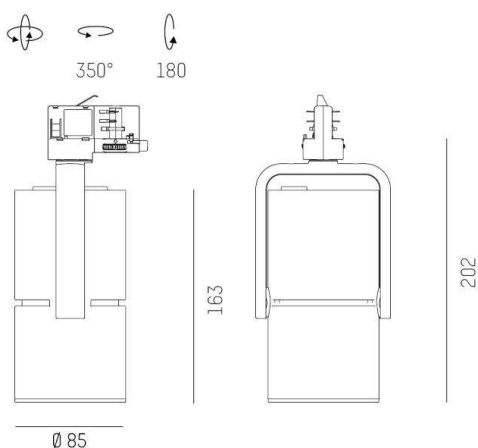

2GO

637-001020143040v2

2 GO TRACK TRACK SPOTLIGHT WITH 3 PH ADAPTER made of aluminium, grey, similar to RAL 9006,high-efficiently vacuum deposited aluminium reflector beam 17°, light output direct, swiveling 350°, tilting 180°, with converter, max. 700mA, dimmability: not dimmable, IP20

DRAWING

TECHNICAL DETAILS

System perform. [W]	27
Bulb type	LED
Luminous flux [lm]	2760
Current sec. [mA]	700
Colour temp. [K]	2700K
CRI	PREMIUM>90
Optics	vacuum deposited aluminium reflector
Designer	INHOUSE
Converter	with converter
Dimming	not dimmable
Light output	direct
Beam angle [°]	17°
Voltage [V]	220-240V 50/60Hz
Material	aluminium
Length [mm]	163
Width [mm]	103
Height [mm]	202
Diameter [mm]	85
IP protection class	IP20
Voltage class	protection cl. I
Shock resistance	IK04
Net weight [kg]	1,08
Colour lamp	grey
RAL	9006
EAN-Number	9010870109308
Lifetime [h]	L80 B10 50 000
Energy efficiency cl.	E
No. of luminaires B16A	34

LIGHT DISTRIBUTION CURVE

The values are rated values. Power and luminous flux are initially subject to a tolerance of +/- 10%. Colour temperature tolerance: +/- 150 K. The values apply to an ambient temperature of 25°C unless otherwise specified.