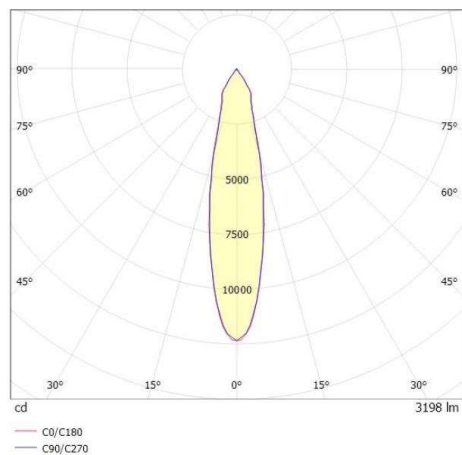

2GO

637-001020224040v2

2 GO TRACK TRACK SPOTLIGHT WITH 3 PH ADAPTER made of aluminium, grey, similar to RAL 9006, high-efficiently vacuum deposited aluminium reflector beam 24°, light output direct, swiveling 350°, tilting 180°, with converter, max. 700mA, dimmability: not dimmable, IP20

DRAWING

TECHNICAL DETAILS

System perform. [W]	27
Bulb type	LED
Luminous flux [lm]	3200
Current sec. [mA]	700
Colour temp. [K]	4000K
CRI	>90
Optics	vacuum deposited aluminium reflector
Designer	INHOUSE
Converter	with converter
Dimming	not dimmable
Light output	direct
Beam angle [°]	24°
Voltage [V]	220-240V 50/60Hz
Material	aluminium
Length [mm]	163
Width [mm]	103
Height [mm]	202
Diameter [mm]	85
IP protection class	IP20
Voltage class	protection cl. I
Shock resistance	IK04
Net weight [kg]	1,08
Colour lamp	grey
RAL	9006
EAN-Number	9010870108042
Lifetime [h]	L80 B10 50 000
Energy efficiency cl.	D
No. of luminaires B16A	34

LIGHT DISTRIBUTION CURVE

The values are rated values. Power and luminous flux are initially subject to a tolerance of +/- 10%. Colour temperature tolerance: +/- 150 K. The values apply to an ambient temperature of 25°C unless otherwise specified.