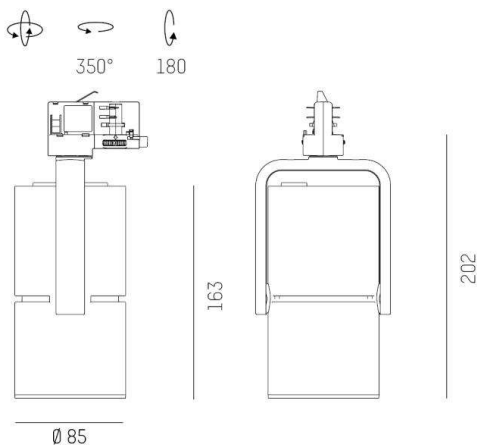

2G0

637-00102022404pv2

2 G0 TRACK TRACK SPOTLIGHT WITH 3 PH ADAPTER made of aluminium, grey, similar to RAL 9006,high-efficiently vacuum deposited aluminium reflector beam 24°, light output direct, swiveling 350°, tilting 180°, with converter, max. 700mA, dimmability: Pulse-DALI, IP20

DRAWING

TECHNICAL DETAILS

System perform. [W]	27
Bulb type	LED
Luminous flux [lm]	3200
Current sec. [mA]	700
Colour temp. [K]	4000K
CRI	>90
Optics	vacuum deposited aluminium reflector
Designer	INHOUSE
Converter	with converter
Light output	direct
Beam angle [°]	24°
Voltage [V]	220-240V 50/60Hz
Material	aluminium
Length [mm]	163
Width [mm]	103
Height [mm]	202
Diameter [mm]	85
IP protection class	IP20
Voltage class	protection cl. I
Shock resistance	IK04
Net weight [kg]	0,87
Colour lamp	grey
RAL	9006
EAN-Number	9010870108035
Lifetime [h]	L80 B10 50 000
Energy efficiency cl.	D
No. of luminaires B16A	50

LIGHT DISTRIBUTION CURVE

The values are rated values. Power and luminous flux are initially subject to a tolerance of +/- 10%. Colour temperature tolerance: +/- 150 K. The values apply to an ambient temperature of 25°C unless otherwise specified.