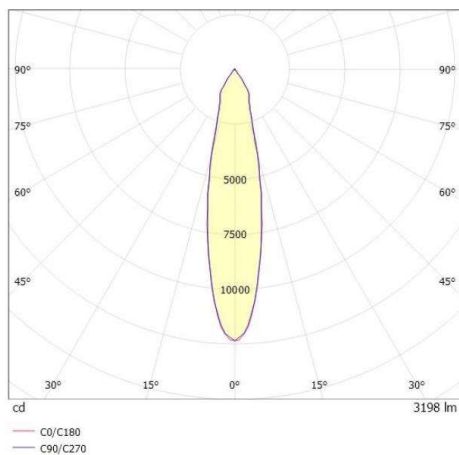

2G0

637-00102022404pv2

2 G0 TRACK TRACK SPOTLIGHT WITH 3 PH ADAPTER made of aluminium, grey, similar to RAL 9006,high-efficiently vacuum deposited aluminium reflector beam 24°, light output direct, swiveling 350°, tilting 180°, with converter, max. 700mA, dimmability: Pulse-DALI, IP20

DRAWING

TECHNICAL DETAILS

System perform. [W]	27
Bulb type	LED
Luminous flux [lm]	3200
Current sec. [mA]	700
Colour temp. [K]	4000K
CRI	>90
Optics	vacuum deposited aluminium reflector
Designer	INHOUSE
Converter	with converter
Light output	direct
Beam angle [°]	24°
Voltage [V]	220-240V 50/60Hz
Material	aluminium
Length [mm]	163
Width [mm]	103
Height [mm]	202
Diameter [mm]	85
IP protection class	IP20
Voltage class	protection cl. I
Shock resistance	IK04
Net weight [kg]	0,87
Colour lamp	grey
RAL	9006
EAN-Number	9010870108035
Lifetime [h]	L80 B10 50 000
Energy efficiency cl.	D
No. of luminaires B16A	50

LIGHT DISTRIBUTION CURVE

The values are rated values. Power and luminous flux are initially subject to a tolerance of +/- 10%. Colour temperature tolerance: +/- 150 K. The values apply to an ambient temperature of 25°C unless otherwise specified.