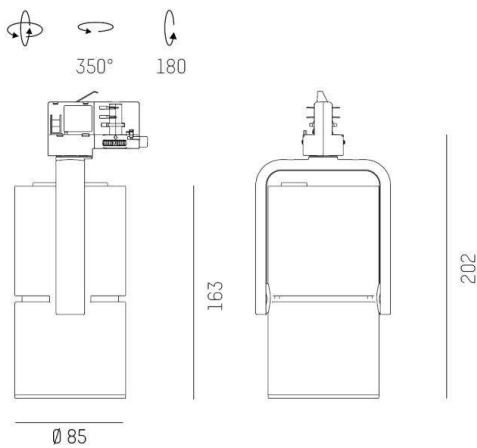

2G0

637-001020243040v2

2 G0 TRACK TRACK SPOTLIGHT WITH 3 PH ADAPTER made of aluminium, grey, similar to RAL 9006,high-efficiently vacuum deposited aluminium reflector beam 24°, light output direct, swiveling 350°, tilting 180°, with converter, max. 700mA, dimmability: not dimmable, IP20

DRAWING

TECHNICAL DETAILS

System perform. [W]	27
Bulb type	LED
Luminous flux [lm]	2760
Current sec. [mA]	700
Colour temp. [K]	2700K
CRI	PREMIUM>90
Optics	vacuum deposited aluminium reflector
Designer	INHOUSE
Converter	with converter
Dimming	not dimmable
Light output	direct
Beam angle [°]	24°
Voltage [V]	220-240V 50/60Hz
Material	aluminium
Length [mm]	163
Width [mm]	103
Height [mm]	202
Diameter [mm]	85
IP protection class	IP20
Voltage class	protection cl. I
Shock resistance	IK04
Net weight [kg]	1,08
Colour lamp	grey
RAL	9006
EAN-Number	9010870109360
Lifetime [h]	L80 B10 50 000
Energy efficiency cl.	E
No. of luminaires B16A	34

LIGHT DISTRIBUTION CURVE

The values are rated values. Power and luminous flux are initially subject to a tolerance of +/- 10%. Colour temperature tolerance: +/- 150 K. The values apply to an ambient temperature of 25°C unless otherwise specified.