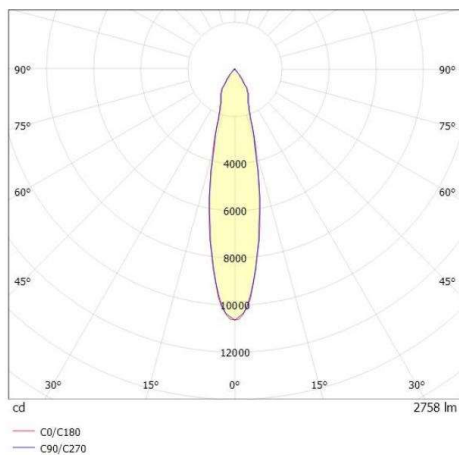

2G0

637-001020243040v2

2 G0 TRACK TRACK SPOTLIGHT WITH 3 PH ADAPTER made of aluminium, grey, similar to RAL 9006,high-efficiently vacuum deposited aluminium reflector beam 24°, light output direct, swiveling 350°, tilting 180°, with converter, max. 700mA, dimmability: not dimmable, IP20

DRAWING

TECHNICAL DETAILS

System perform. [W]	27
Bulb type	LED
Luminous flux [lm]	2760
Current sec. [mA]	700
Colour temp. [K]	2700K
CRI	PREMIUM>90
Optics	vacuum deposited aluminium reflector
Designer	INHOUSE
Converter	with converter
Dimming	not dimmable
Light output	direct
Beam angle [°]	24°
Voltage [V]	220-240V 50/60Hz
Material	aluminium
Length [mm]	163
Width [mm]	103
Height [mm]	202
Diameter [mm]	85
IP protection class	IP20
Voltage class	protection cl. I
Shock resistance	IK04
Net weight [kg]	1,08
Colour lamp	grey
RAL	9006
EAN-Number	9010870109360
Lifetime [h]	L80 B10 50 000
Energy efficiency cl.	E
No. of luminaires B16A	34

LIGHT DISTRIBUTION CURVE

The values are rated values. Power and luminous flux are initially subject to a tolerance of +/- 10%. Colour temperature tolerance: +/- 150 K. The values apply to an ambient temperature of 25°C unless otherwise specified.