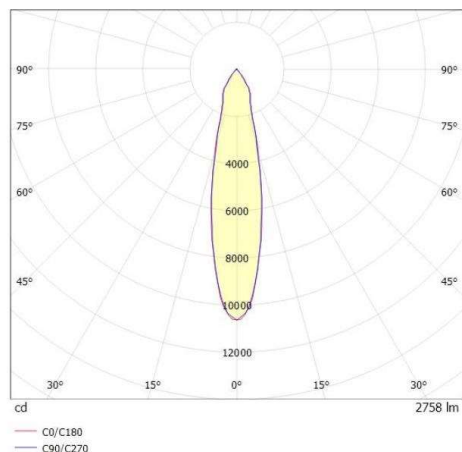

2G0

637-00102024304pv2

2 G0 TRACK TRACK SPOTLIGHT WITH 3 PH ADAPTER made of aluminium, grey, similar to RAL 9006,high-efficiently vacuum deposited aluminium reflector beam 24°, light output direct, swiveling 350°, tilting 180°, with converter, max. 700mA, dimmability: Pulse-DALI, IP20

DRAWING

TECHNICAL DETAILS

System perform. [W]	27
Bulb type	LED
Luminous flux [lm]	2760
Current sec. [mA]	700
Colour temp. [K]	2700K
CRI	PREMIUM>90
Optics	vacuum deposited aluminium reflector
Designer	INHOUSE
Converter	with converter
Light output	direct
Beam angle [°]	24°
Voltage [V]	220-240V 50/60Hz
Material	aluminium
Length [mm]	163
Width [mm]	103
Height [mm]	202
Diameter [mm]	85
IP protection class	IP20
Voltage class	protection cl. I
Shock resistance	IK04
Net weight [kg]	0,87
Colour lamp	grey
RAL	9006
EAN-Number	9010870109353
Lifetime [h]	L80 B10 50 000
Energy efficiency cl.	E
No. of luminaires B16A	50

LIGHT DISTRIBUTION CURVE

The values are rated values. Power and luminous flux are initially subject to a tolerance of +/- 10%. Colour temperature tolerance: +/- 150 K. The values apply to an ambient temperature of 25°C unless otherwise specified.