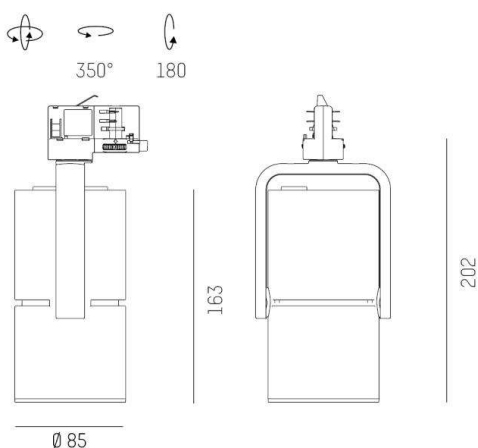

2G0

637-00102024304pv2

2 G0 TRACK TRACK SPOTLIGHT WITH 3 PH ADAPTER made of aluminium, grey, similar to RAL 9006,high-efficiently vacuum deposited aluminium reflector beam 24°, light output direct, swiveling 350°, tilting 180°, with converter, max. 700mA, dimmability: Pulse-DALI, IP20

DRAWING

TECHNICAL DETAILS

System perform. [W]	27
Bulb type	LED
Luminous flux [lm]	2760
Current sec. [mA]	700
Colour temp. [K]	2700K
CRI	PREMIUM>90
Optics	vacuum deposited aluminium reflector
Designer	INHOUSE
Converter	with converter
Light output	direct
Beam angle [°]	24°
Voltage [V]	220-240V 50/60Hz
Material	aluminium
Length [mm]	163
Width [mm]	103
Height [mm]	202
Diameter [mm]	85
IP protection class	IP20
Voltage class	protection cl. I
Shock resistance	IK04
Net weight [kg]	0,87
Colour lamp	grey
RAL	9006
EAN-Number	9010870109353
Lifetime [h]	L80 B10 50 000
Energy efficiency cl.	E
No. of luminaires B16A	50

LIGHT DISTRIBUTION CURVE

The values are rated values. Power and luminous flux are initially subject to a tolerance of +/- 10%. Colour temperature tolerance: +/- 150 K. The values apply to an ambient temperature of 25°C unless otherwise specified.