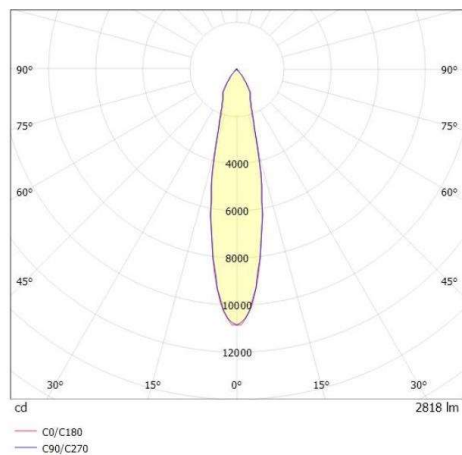

2G0

637-001020249040v2

2 G0 TRACK TRACK SPOTLIGHT WITH 3 PH ADAPTER made of aluminium, grey, similar to RAL 9006,high-efficiently vacuum deposited aluminium reflector beam 24°, light output direct, swiveling 350°, tilting 180°, with converter, max. 700mA, dimmability: not dimmable, IP20

DRAWING

TECHNICAL DETAILS

System perform. [W]	27
Bulb type	LED
Luminous flux [lm]	2820
Current sec. [mA]	700
Colour temp. [K]	3000K
CRI	PREMIUM>90
Optics	vacuum deposited aluminium reflector
Designer	INHOUSE
Converter	with converter
Dimming	not dimmable
Light output	direct
Beam angle [°]	24°
Voltage [V]	220-240V 50/60Hz
Material	aluminium
Length [mm]	163
Width [mm]	103
Height [mm]	202
Diameter [mm]	85
IP protection class	IP20
Voltage class	protection cl. I
Shock resistance	IK04
Net weight [kg]	1,08
Colour lamp	grey
RAL	9006
EAN-Number	9010870106697
Lifetime [h]	L80 B10 50 000
Energy efficiency cl.	E
No. of luminaires B16A	34

LIGHT DISTRIBUTION CURVE

The values are rated values. Power and luminous flux are initially subject to a tolerance of +/- 10%. Colour temperature tolerance: +/- 150 K. The values apply to an ambient temperature of 25°C unless otherwise specified.