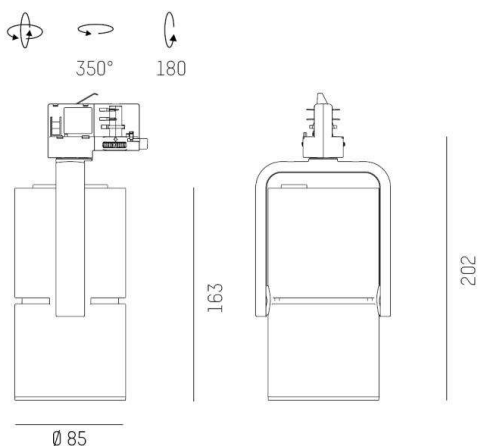

2G0

637-001020279060

2 G0 TRACK TRACK SPOTLIGHT WITH 3 PH ADAPTER made of aluminium, black, similar to RAL 9005,high-efficiently vacuum deposited aluminium reflector beam 24°, light output direct, swiveling 350°, tilting 180°, with converter, max. 700mA, dimmability: not dimmable, IP20

DRAWING

TECHNICAL DETAILS

System perform. [W]	27
Bulb type	LED
Luminous flux [lm]	1480
Current sec. [mA]	700
Colour temp. [K]	3000K
CRI	MEAT>90
Optics	vacuum deposited aluminium reflector
Designer	INHOUSE
Converter	with converter
Dimming	not dimmable
Light output	direct
Beam angle [°]	24°
Voltage [V]	220-240V 50/60Hz
Material	aluminium
Length [mm]	163
Width [mm]	103
Height [mm]	202
Diameter [mm]	85
IP protection class	IP20
Voltage class	protection cl. I
Shock resistance	IK04
Net weight [kg]	0,63
Color lamp	black
RAL	9005
EAN-Number	9008905908224
Lifetime [h]	L80 B10 50 000
Energy efficiency cl.	F
No. of luminaires B16A	34

LIGHT DISTRIBUTION CURVE

The values are rated values. Power and luminous flux are initially subject to a tolerance of +/- 10%. Colour temperature tolerance: +/- 150 K. The values apply to an ambient temperature of 25°C unless otherwise specified.