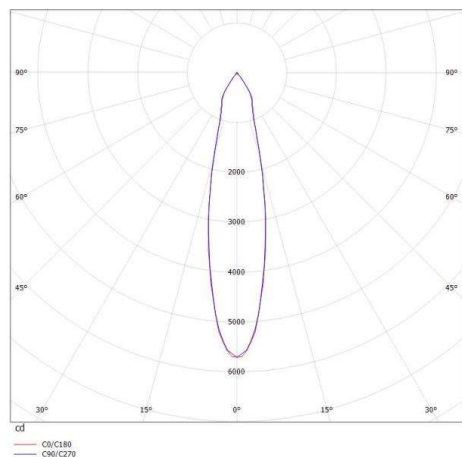

2G0

637-001020279060

2 G0 TRACK TRACK SPOTLIGHT WITH 3 PH ADAPTER made of aluminium, black, similar to RAL 9005,high-efficiently vacuum deposited aluminium reflector beam 24°, light output direct, swiveling 350°, tilting 180°, with converter, max. 700mA, dimmability: not dimmable, IP20

DRAWING

TECHNICAL DETAILS

System perform. [W]	27
Bulb type	LED
Luminous flux [lm]	1480
Current sec. [mA]	700
Colour temp. [K]	3000K
CRI	MEAT>90
Optics	vacuum deposited aluminium reflector
Designer	INHOUSE
Converter	with converter
Dimming	not dimmable
Light output	direct
Beam angle [°]	24°
Voltage [V]	220-240V 50/60Hz
Material	aluminium
Length [mm]	163
Width [mm]	103
Height [mm]	202
Diameter [mm]	85
IP protection class	IP20
Voltage class	protection cl. I
Shock resistance	IK04
Net weight [kg]	0,63
Color lamp	black
RAL	9005
EAN-Number	9008905908224
Lifetime [h]	L80 B10 50 000
Energy efficiency cl.	F
No. of luminaires B16A	34

LIGHT DISTRIBUTION CURVE

The values are rated values. Power and luminous flux are initially subject to a tolerance of +/- 10%. Colour temperature tolerance: +/- 150 K. The values apply to an ambient temperature of 25°C unless otherwise specified.