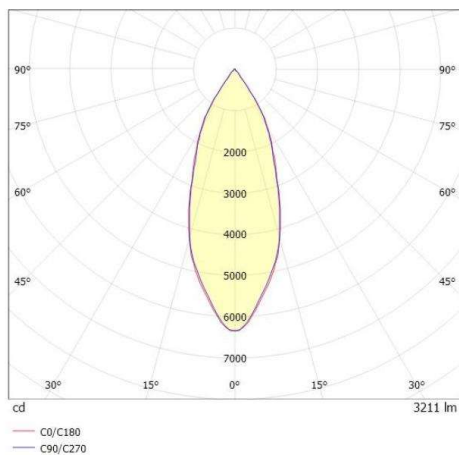

2G0

637-00102032404pv2

2 G0 TRACK TRACK SPOTLIGHT WITH 3 PH ADAPTER made of aluminium, grey, similar to RAL 9006,high-efficiently vacuum deposited aluminium reflector beam 40°, light output direct, swiveling 350°, tilting 180°, with converter, max. 700mA, dimmability: Pulse-DALI, IP20

DRAWING

TECHNICAL DETAILS

System perform. [W]	27
Bulb type	LED
Luminous flux [lm]	3200
Current sec. [mA]	700
Colour temp. [K]	4000K
CRI	>90
Optics	vacuum deposited aluminium reflector
Designer	INHOUSE
Converter	with converter
Light output	direct
Beam angle [°]	40°
Voltage [V]	220-240V 50/60Hz
Material	aluminium
Length [mm]	163
Width [mm]	103
Height [mm]	202
Diameter [mm]	85
IP protection class	IP20
Voltage class	protection cl. I
Shock resistance	IK04
Net weight [kg]	0,87
Colour lamp	grey
RAL	9006
EAN-Number	9010870108097
Lifetime [h]	L80 B10 50 000
Energy efficiency cl.	D
No. of luminaires B16A	50

LIGHT DISTRIBUTION CURVE

The values are rated values. Power and luminous flux are initially subject to a tolerance of +/- 10%. Colour temperature tolerance: +/- 150 K. The values apply to an ambient temperature of 25°C unless otherwise specified.