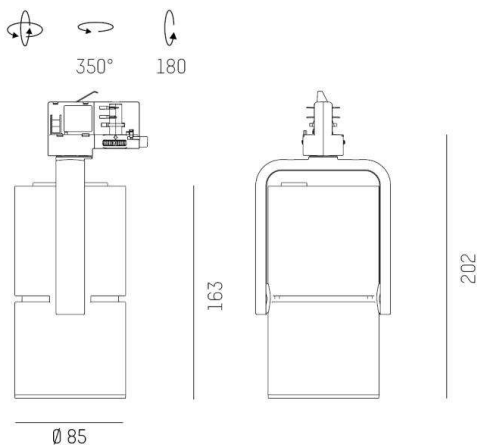

2G0

637-00102032404pv2

2 G0 TRACK TRACK SPOTLIGHT WITH 3 PH ADAPTER made of aluminium, grey, similar to RAL 9006,high-efficiently vacuum deposited aluminium reflector beam 40°, light output direct, swiveling 350°, tilting 180°, with converter, max. 700mA, dimmability: Pulse-DALI, IP20

DRAWING

TECHNICAL DETAILS

System perform. [W]	27
Bulb type	LED
Luminous flux [lm]	3200
Current sec. [mA]	700
Colour temp. [K]	4000K
CRI	>90
Optics	vacuum deposited aluminium reflector
Designer	INHOUSE
Converter	with converter
Light output	direct
Beam angle [°]	40°
Voltage [V]	220-240V 50/60Hz
Material	aluminium
Length [mm]	163
Width [mm]	103
Height [mm]	202
Diameter [mm]	85
IP protection class	IP20
Voltage class	protection cl. I
Shock resistance	IK04
Net weight [kg]	0,87
Colour lamp	grey
RAL	9006
EAN-Number	9010870108097
Lifetime [h]	L80 B10 50 000
Energy efficiency cl.	D
No. of luminaires B16A	50

LIGHT DISTRIBUTION CURVE

The values are rated values. Power and luminous flux are initially subject to a tolerance of +/- 10%. Colour temperature tolerance: +/- 150 K. The values apply to an ambient temperature of 25°C unless otherwise specified.