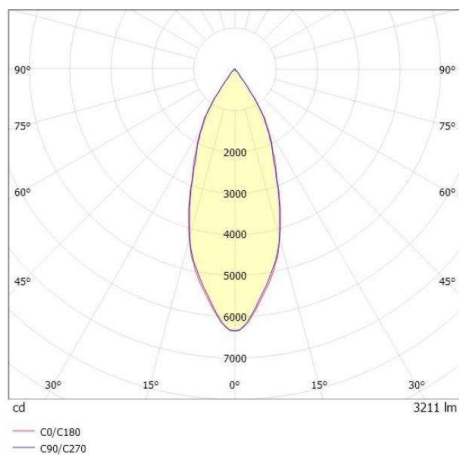

2G0

637-00102032406pv2

2 G0 TRACK TRACK SPOTLIGHT WITH 3 PH ADAPTER made of aluminium, black, similar to RAL 9005,high-efficiently vacuum deposited aluminium reflector beam 40°, light output direct, swiveling 350°, tilting 180°, with converter, max. 700mA, dimmability: Pulse-DALI, IP20

DRAWING

LIGHT DISTRIBUTION CURVE

TECHNICAL DETAILS

System perform. [W]	27
Bulb type	LED
Luminous flux [lm]	3200
Current sec. [mA]	700
Colour temp. [K]	4000K
CRI	>90
Optics	vacuum deposited aluminium reflector
Designer	INHOUSE
Converter	with converter
Light output	direct
Beam angle [°]	40°
Voltage [V]	220-240V 50/60Hz
Material	aluminium
Length [mm]	163
Width [mm]	103
Height [mm]	202
Diameter [mm]	85
IP protection class	IP20
Voltage class	protection cl. I
Shock resistance	IK04
Net weight [kg]	0,92
Colour lamp	black
RAL	9005
EAN-Number	9010870108127
Lifetime [h]	L80 B10 50 000
Energy efficiency cl.	D
No. of luminaires B16A	50