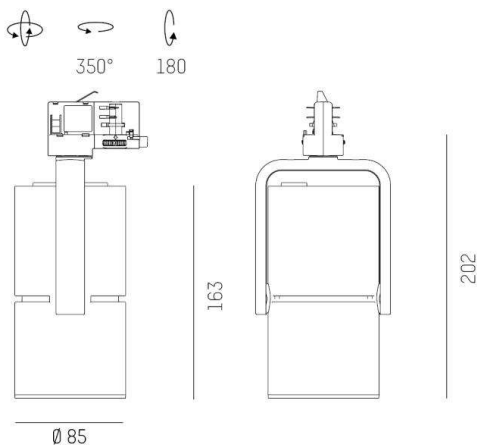

2G0

637-00102032406pv2

2 G0 TRACK TRACK SPOTLIGHT WITH 3 PH ADAPTER made of aluminium, black, similar to RAL 9005,high-efficiently vacuum deposited aluminium reflector beam 40°, light output direct, swiveling 350°, tilting 180°, with converter, max. 700mA, dimmability: Pulse-DALI, IP20

DRAWING

LIGHT DISTRIBUTION CURVE

TECHNICAL DETAILS

System perform. [W]	27
Bulb type	LED
Luminous flux [lm]	3200
Current sec. [mA]	700
Colour temp. [K]	4000K
CRI	>90
Optics	vacuum deposited aluminium reflector
Designer	INHOUSE
Converter	with converter
Light output	direct
Beam angle [°]	40°
Voltage [V]	220-240V 50/60Hz
Material	aluminium
Length [mm]	163
Width [mm]	103
Height [mm]	202
Diameter [mm]	85
IP protection class	IP20
Voltage class	protection cl. I
Shock resistance	IK04
Net weight [kg]	0,92
Colour lamp	black
RAL	9005
EAN-Number	9010870108127
Lifetime [h]	L80 B10 50 000
Energy efficiency cl.	D
No. of luminaires B16A	50

The values are rated values. Power and luminous flux are initially subject to a tolerance of +/- 10%. Colour temperature tolerance: +/- 150 K. The values apply to an ambient temperature of 25°C unless otherwise specified.