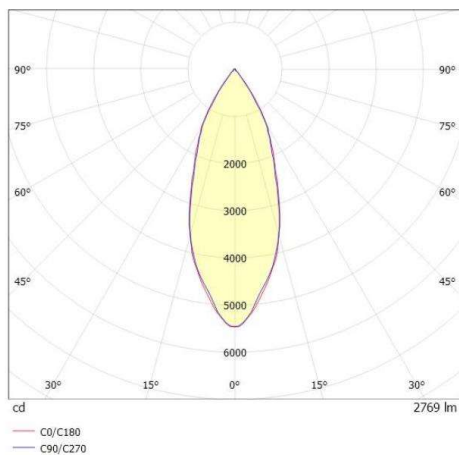

2GO

637-001020343040v2

2 GO TRACK TRACK SPOTLIGHT WITH 3 PH ADAPTER made of aluminium, grey, similar to RAL 9006,high-efficiently vacuum deposited aluminium reflector beam 40°, light output direct, swiveling 350°, tilting 180°, with converter, max. 700mA, dimmability: not dimmable, IP20

DRAWING

TECHNICAL DETAILS

System perform. [W]	27
Bulb type	LED
Luminous flux [lm]	2760
Current sec. [mA]	700
Colour temp. [K]	2700K
CRI	PREMIUM>90
Optics	vacuum deposited aluminium reflector
Designer	INHOUSE
Converter	with converter
Dimming	not dimmable
Light output	direct
Beam angle [°]	40°
Voltage [V]	220-240V 50/60Hz
Material	aluminium
Length [mm]	163
Width [mm]	103
Height [mm]	202
Diameter [mm]	85
IP protection class	IP20
Voltage class	protection cl. I
Shock resistance	IK04
Net weight [kg]	1,08
Colour lamp	grey
RAL	9006
EAN-Number	9010870109421
Lifetime [h]	L80 B10 50 000
Energy efficiency cl.	E
No. of luminaires B16A	34

LIGHT DISTRIBUTION CURVE

The values are rated values. Power and luminous flux are initially subject to a tolerance of +/- 10%. Colour temperature tolerance: +/- 150 K. The values apply to an ambient temperature of 25°C unless otherwise specified.