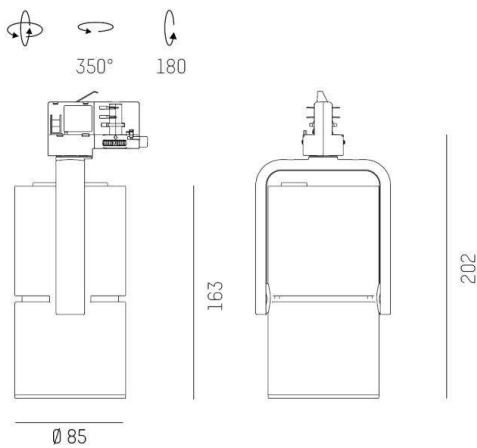

2GO

637-001020343040v2

2 GO TRACK TRACK SPOTLIGHT WITH 3 PH ADAPTER made of aluminium, grey, similar to RAL 9006,high-efficiently vacuum deposited aluminium reflector beam 40°, light output direct, swiveling 350°, tilting 180°, with converter, max. 700mA, dimmability: not dimmable, IP20

DRAWING

TECHNICAL DETAILS

System perform. [W]	27
Bulb type	LED
Luminous flux [lm]	2760
Current sec. [mA]	700
Colour temp. [K]	2700K
CRI	PREMIUM>90
Optics	vacuum deposited aluminium reflector
Designer	INHOUSE
Converter	with converter
Dimming	not dimmable
Light output	direct
Beam angle [°]	40°
Voltage [V]	220-240V 50/60Hz
Material	aluminium
Length [mm]	163
Width [mm]	103
Height [mm]	202
Diameter [mm]	85
IP protection class	IP20
Voltage class	protection cl. I
Shock resistance	IK04
Net weight [kg]	1,08
Colour lamp	grey
RAL	9006
EAN-Number	9010870109421
Lifetime [h]	L80 B10 50 000
Energy efficiency cl.	E
No. of luminaires B16A	34

LIGHT DISTRIBUTION CURVE

The values are rated values. Power and luminous flux are initially subject to a tolerance of +/- 10%. Colour temperature tolerance: +/- 150 K. The values apply to an ambient temperature of 25°C unless otherwise specified.