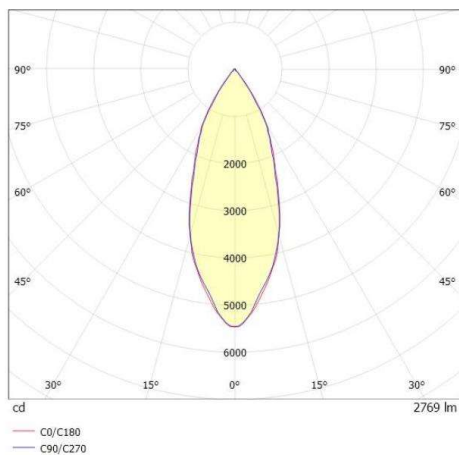

2G0

637-00102034304pv2

2 G0 TRACK TRACK SPOTLIGHT WITH 3 PH ADAPTER made of aluminium, grey, similar to RAL 9006,high-efficiently vacuum deposited aluminium reflector beam 40°, light output direct, swiveling 350°, tilting 180°, with converter, max. 700mA, dimmability: Pulse-DALI, IP20

DRAWING

TECHNICAL DETAILS

System perform. [W]	27
Bulb type	LED
Luminous flux [lm]	2760
Current sec. [mA]	700
Colour temp. [K]	2700K
CRI	PREMIUM>90
Optics	vacuum deposited aluminium reflector
Designer	INHOUSE
Converter	with converter
Light output	direct
Beam angle [°]	40°
Voltage [V]	220-240V 50/60Hz
Material	aluminium
Length [mm]	163
Width [mm]	103
Height [mm]	202
Diameter [mm]	85
IP protection class	IP20
Voltage class	protection cl. I
Shock resistance	IK04
Net weight [kg]	0,87
Colour lamp	grey
RAL	9006
EAN-Number	9010870109414
Lifetime [h]	L80 B10 50 000
Energy efficiency cl.	E
No. of luminaires B16A	50

LIGHT DISTRIBUTION CURVE

The values are rated values. Power and luminous flux are initially subject to a tolerance of +/- 10%. Colour temperature tolerance: +/- 150 K. The values apply to an ambient temperature of 25°C unless otherwise specified.