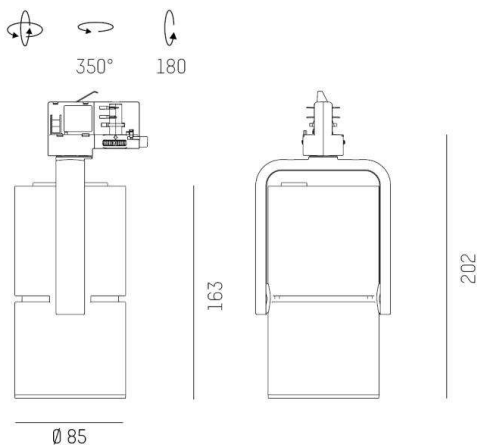

2G0

637-00102034304pv2

2 G0 TRACK TRACK SPOTLIGHT WITH 3 PH ADAPTER made of aluminium, grey, similar to RAL 9006,high-efficiently vacuum deposited aluminium reflector beam 40°, light output direct, swiveling 350°, tilting 180°, with converter, max. 700mA, dimmability: Pulse-DALI, IP20

DRAWING

TECHNICAL DETAILS

System perform. [W]	27
Bulb type	LED
Luminous flux [lm]	2760
Current sec. [mA]	700
Colour temp. [K]	2700K
CRI	PREMIUM>90
Optics	vacuum deposited aluminium reflector
Designer	INHOUSE
Converter	with converter
Light output	direct
Beam angle [°]	40°
Voltage [V]	220-240V 50/60Hz
Material	aluminium
Length [mm]	163
Width [mm]	103
Height [mm]	202
Diameter [mm]	85
IP protection class	IP20
Voltage class	protection cl. I
Shock resistance	IK04
Net weight [kg]	0,87
Colour lamp	grey
RAL	9006
EAN-Number	9010870109414
Lifetime [h]	L80 B10 50 000
Energy efficiency cl.	E
No. of luminaires B16A	50

LIGHT DISTRIBUTION CURVE

The values are rated values. Power and luminous flux are initially subject to a tolerance of +/- 10%. Colour temperature tolerance: +/- 150 K. The values apply to an ambient temperature of 25°C unless otherwise specified.