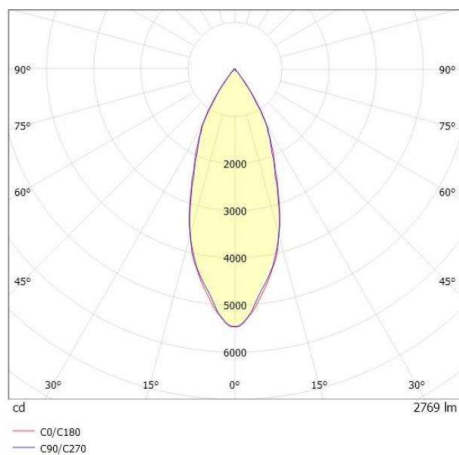

2G0

637-001020343060v2

2 G0 TRACK TRACK SPOTLIGHT WITH 3 PH ADAPTER made of aluminium, black, similar to RAL 9005,high-efficiently vacuum deposited aluminium reflector beam 40°, light output direct, swiveling 350°, tilting 180°, with converter, max. 700mA, dimmability: not dimmable, IP20

DRAWING

LIGHT DISTRIBUTION CURVE

TECHNICAL DETAILS

System perform. [W]	27
Bulb type	LED
Luminous flux [lm]	2760
Current sec. [mA]	700
Colour temp. [K]	2700K
CRI	PREMIUM>90
Optics	vacuum deposited aluminium reflector
Designer	INHOUSE
Converter	with converter
Dimming	not dimmable
Light output	direct
Beam angle [°]	40°
Voltage [V]	220-240V 50/60Hz
Material	aluminium
Length [mm]	163
Width [mm]	103
Height [mm]	202
Diameter [mm]	85
IP protection class	IP20
Voltage class	protection cl. I
Shock resistance	IK04
Net weight [kg]	1,08
Colour lamp	black
RAL	9005
EAN-Number	9010870109469
Lifetime [h]	L80 B10 50 000
Energy efficiency cl.	E
No. of luminaires B16A	34

The values are rated values. Power and luminous flux are initially subject to a tolerance of +/- 10%. Colour temperature tolerance: +/- 150 K. The values apply to an ambient temperature of 25°C unless otherwise specified.