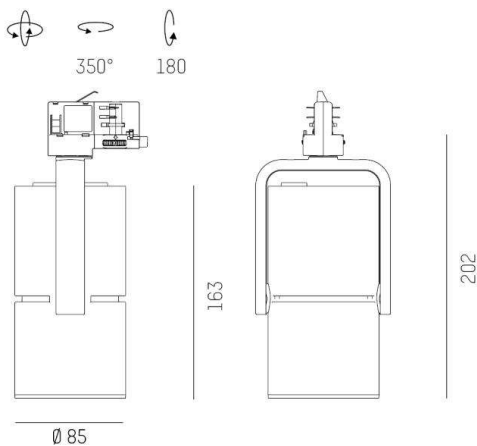

2G0

637-001020343060v2

2 G0 TRACK TRACK SPOTLIGHT WITH 3 PH ADAPTER made of aluminium, black, similar to RAL 9005,high-efficiently vacuum deposited aluminium reflector beam 40°, light output direct, swiveling 350°, tilting 180°, with converter, max. 700mA, dimmability: not dimmable, IP20

DRAWING

LIGHT DISTRIBUTION CURVE

TECHNICAL DETAILS

System perform. [W]	27
Bulb type	LED
Luminous flux [lm]	2760
Current sec. [mA]	700
Colour temp. [K]	2700K
CRI	PREMIUM>90
Optics	vacuum deposited aluminium reflector
Designer	INHOUSE
Converter	with converter
Dimming	not dimmable
Light output	direct
Beam angle [°]	40°
Voltage [V]	220-240V 50/60Hz
Material	aluminium
Length [mm]	163
Width [mm]	103
Height [mm]	202
Diameter [mm]	85
IP protection class	IP20
Voltage class	protection cl. I
Shock resistance	IK04
Net weight [kg]	1,08
Colour lamp	black
RAL	9005
EAN-Number	9010870109469
Lifetime [h]	L80 B10 50 000
Energy efficiency cl.	E
No. of luminaires B16A	34

The values are rated values. Power and luminous flux are initially subject to a tolerance of +/- 10%. Colour temperature tolerance: +/- 150 K. The values apply to an ambient temperature of 25°C unless otherwise specified.