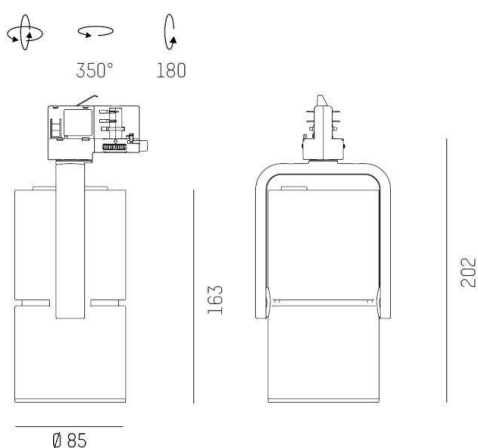

2G0

637-00102034904pv2

2 G0 TRACK TRACK SPOTLIGHT WITH 3 PH ADAPTER made of aluminium, grey, similar to RAL 9006,high-efficiently vacuum deposited aluminium reflector beam 40°, light output direct, swiveling 350°, tilting 180°, with converter, max. 700mA, dimmability: Pulse-DALI, IP20

DRAWING

TECHNICAL DETAILS

System perform. [W]	27
Bulb type	LED
Luminous flux [lm]	2820
Current sec. [mA]	700
Colour temp. [K]	3000K
CRI	PREMIUM>90
Optics	vacuum deposited aluminium reflector
Designer	INHOUSE
Converter	with converter
Light output	direct
Beam angle [°]	40°
Voltage [V]	220-240V 50/60Hz
Material	aluminium
Length [mm]	163
Width [mm]	103
Height [mm]	202
Diameter [mm]	85
IP protection class	IP20
Voltage class	protection cl. I
Shock resistance	IK04
Net weight [kg]	0,87
Colour lamp	grey
RAL	9006
EAN-Number	9010870106741
Lifetime [h]	L80 B10 50 000
Energy efficiency cl.	E
No. of luminaires B16A	50

LIGHT DISTRIBUTION CURVE

The values are rated values. Power and luminous flux are initially subject to a tolerance of +/- 10%. Colour temperature tolerance: +/- 150 K. The values apply to an ambient temperature of 25°C unless otherwise specified.