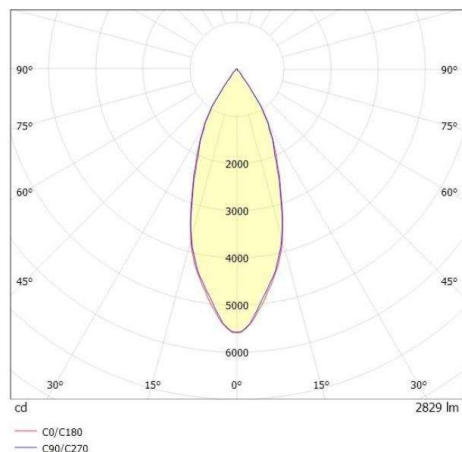

2G0

637-00102034904pv2

2 G0 TRACK TRACK SPOTLIGHT WITH 3 PH ADAPTER made of aluminium, grey, similar to RAL 9006,high-efficiently vacuum deposited aluminium reflector beam 40°, light output direct, swiveling 350°, tilting 180°, with converter, max. 700mA, dimmability: Pulse-DALI, IP20

DRAWING

TECHNICAL DETAILS

System perform. [W]	27
Bulb type	LED
Luminous flux [lm]	2820
Current sec. [mA]	700
Colour temp. [K]	3000K
CRI	PREMIUM>90
Optics	vacuum deposited aluminium reflector
Designer	INHOUSE
Converter	with converter
Light output	direct
Beam angle [°]	40°
Voltage [V]	220-240V 50/60Hz
Material	aluminium
Length [mm]	163
Width [mm]	103
Height [mm]	202
Diameter [mm]	85
IP protection class	IP20
Voltage class	protection cl. I
Shock resistance	IK04
Net weight [kg]	0,87
Colour lamp	grey
RAL	9006
EAN-Number	9010870106741
Lifetime [h]	L80 B10 50 000
Energy efficiency cl.	E
No. of luminaires B16A	50

LIGHT DISTRIBUTION CURVE

The values are rated values. Power and luminous flux are initially subject to a tolerance of +/- 10%. Colour temperature tolerance: +/- 150 K. The values apply to an ambient temperature of 25°C unless otherwise specified.