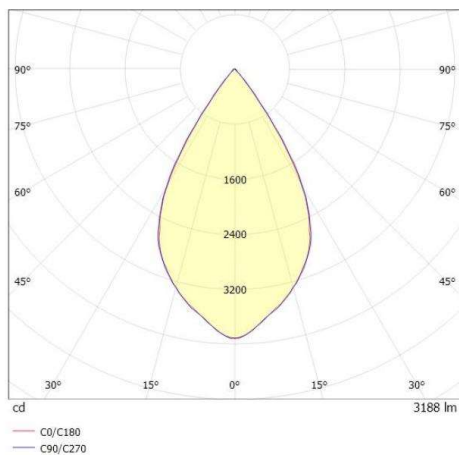

2G0

637-00102042404pv2

2 G0 TRACK TRACK SPOTLIGHT WITH 3 PH ADAPTER made of aluminium, grey, similar to RAL 9006,high-efficiently vacuum deposited aluminium reflector beam 60°, light output direct, swiveling 350°, tilting 180°, with converter, max. 700mA, dimmability: Pulse-DALI, IP20

DRAWING

TECHNICAL DETAILS

System perform. [W]	27
Bulb type	LED
Luminous flux [lm]	3200
Current sec. [mA]	700
Colour temp. [K]	4000K
CRI	>90
Optics	vacuum deposited aluminium reflector
Designer	INHOUSE
Converter	with converter
Light output	direct
Beam angle [°]	60°
Voltage [V]	220-240V 50/60Hz
Material	aluminium
Length [mm]	163
Width [mm]	103
Height [mm]	202
Diameter [mm]	85
IP protection class	IP20
Voltage class	protection cl. I
Shock resistance	IK04
Net weight [kg]	0,87
Colour lamp	grey
RAL	9006
EAN-Number	9010870108141
Lifetime [h]	L80 B10 50 000
Energy efficiency cl.	D
No. of luminaires B16A	50

LIGHT DISTRIBUTION CURVE

The values are rated values. Power and luminous flux are initially subject to a tolerance of +/- 10%. Colour temperature tolerance: +/- 150 K. The values apply to an ambient temperature of 25°C unless otherwise specified.