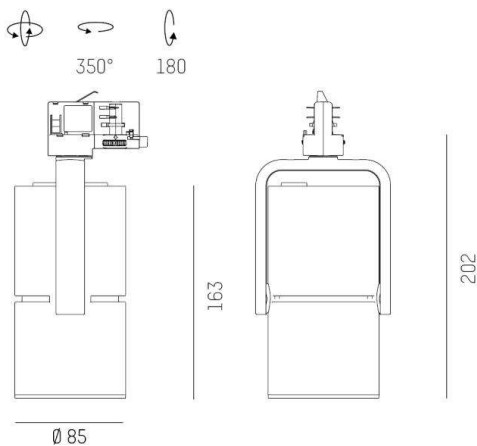

2G0

637-00102042404pv2

2 G0 TRACK TRACK SPOTLIGHT WITH 3 PH ADAPTER made of aluminium, grey, similar to RAL 9006,high-efficiently vacuum deposited aluminium reflector beam 60°, light output direct, swiveling 350°, tilting 180°, with converter, max. 700mA, dimmability: Pulse-DALI, IP20

DRAWING

TECHNICAL DETAILS

System perform. [W]	27
Bulb type	LED
Luminous flux [lm]	3200
Current sec. [mA]	700
Colour temp. [K]	4000K
CRI	>90
Optics	vacuum deposited aluminium reflector
Designer	INHOUSE
Converter	with converter
Light output	direct
Beam angle [°]	60°
Voltage [V]	220-240V 50/60Hz
Material	aluminium
Length [mm]	163
Width [mm]	103
Height [mm]	202
Diameter [mm]	85
IP protection class	IP20
Voltage class	protection cl. I
Shock resistance	IK04
Net weight [kg]	0,87
Colour lamp	grey
RAL	9006
EAN-Number	9010870108141
Lifetime [h]	L80 B10 50 000
Energy efficiency cl.	D
No. of luminaires B16A	50

LIGHT DISTRIBUTION CURVE

The values are rated values. Power and luminous flux are initially subject to a tolerance of +/- 10%. Colour temperature tolerance: +/- 150 K. The values apply to an ambient temperature of 25°C unless otherwise specified.