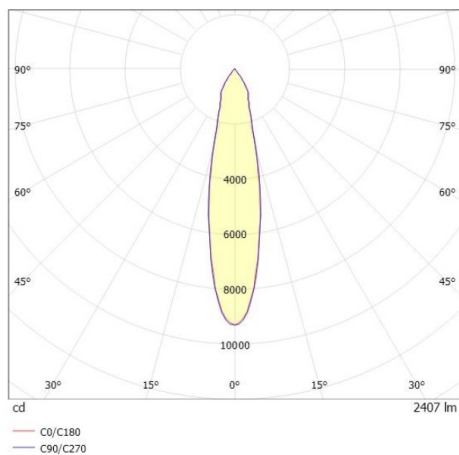

2GO

637-005010224040v2

2 GO SD SURFACE MOUNTED SPOTLIGHT made of aluminium, grey, similar to RAL 9006, high-efficiently vacuum deposited aluminium reflector beam 24°, light output direct, swiveling 350°, tilting 180°, with converter, max. 500mA, dimmability: not dimmable, adapter/ceiling base grey, IP20

DRAWING

TECHNICAL DETAILS

System perform. [W]	19
Bulb type	LED
Luminous flux [lm]	2410
Current sec. [mA]	500
Colour temp. [K]	4000K
CRI	>90
Optics	vacuum deposited aluminium reflector
Designer	INHOUSE
Converter	with converter
Dimming	not dimmable
Light output	direct
Beam angle [°]	24°
Voltage [V]	220-240V 50/60Hz
Material	aluminium
Length [mm]	174,9
Height [mm]	180
Diameter [mm]	85
IP protection class	IP20
Voltage class	protection cl. I
Shock resistance	IK04
Net weight [kg]	1,01
Colour lamp	grey
RAL	9006
Colour adapter/ceiling base	grey
EAN-Number	9010870108714
Lifetime [h]	L80 B10 50 000
Energy efficiency cl.	D
No. of luminaires B16A	34

LIGHT DISTRIBUTION CURVE

The values are rated values. Power and luminous flux are initially subject to a tolerance of +/- 10%. Colour temperature tolerance: +/- 150 K. The values apply to an ambient temperature of 25°C unless otherwise specified.