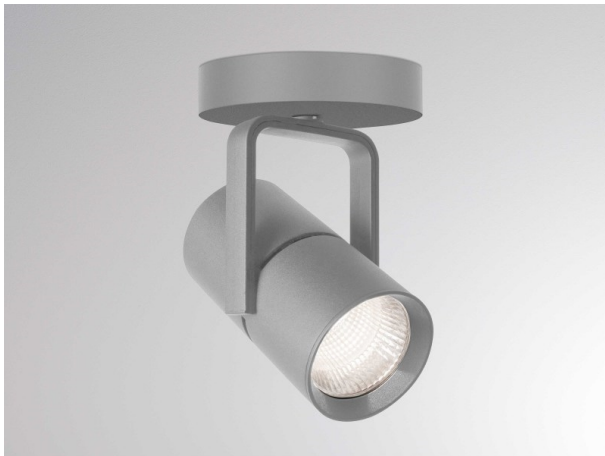

2GO

637-005010224040v2

2 GO SD SURFACE MOUNTED SPOTLIGHT made of aluminium, grey, similar to RAL 9006, high-efficiently vacuum deposited aluminium reflector beam 24°, light output direct, swiveling 350°, tilting 180°, with converter, max. 500mA, dimmability: not dimmable, adapter/ceiling base grey, IP20

DRAWING

TECHNICAL DETAILS

System perform. [W]	19
Bulb type	LED
Luminous flux [lm]	2410
Current sec. [mA]	500
Colour temp. [K]	4000K
CRI	>90
Optics	vacuum deposited aluminium reflector
Designer	INHOUSE
Converter	with converter
Dimming	not dimmable
Light output	direct
Beam angle [°]	24°
Voltage [V]	220-240V 50/60Hz
Material	aluminium
Length [mm]	174,9
Height [mm]	180
Diameter [mm]	85
IP protection class	IP20
Voltage class	protection cl. I
Shock resistance	IK04
Net weight [kg]	1,01
Colour lamp	grey
RAL	9006
Colour adapter/ceiling base	grey
EAN-Number	9010870108714
Lifetime [h]	L80 B10 50 000
Energy efficiency cl.	D
No. of luminaires B16A	34