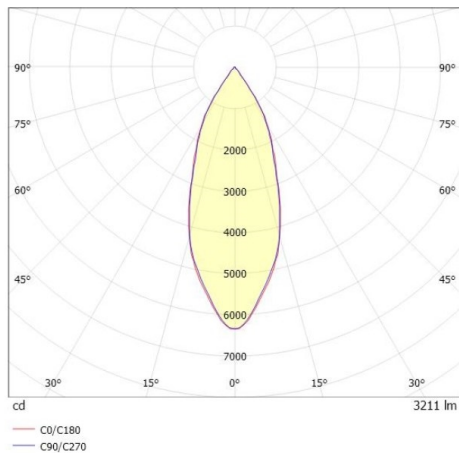

2GO

637-005020324040v2

2 GO SD SURFACE MOUNTED SPOTLIGHT made of aluminium, grey, similar to RAL 9006, high-efficiently vacuum deposited aluminium reflector beam 40°, light output direct, swiveling 350°, tilting 180°, with converter, max. 700mA, dimmability: not dimmable, adapter/ceiling base grey, IP20

DRAWING

TECHNICAL DETAILS

System perform. [W]	27
Bulb type	LED
Luminous flux [lm]	3200
Current sec. [mA]	700
Colour temp. [K]	4000K
CRI	>90
Optics	vacuum deposited aluminium reflector
Designer	INHOUSE
Converter	with converter
Dimming	not dimmable
Light output	direct
Beam angle [°]	40°
Voltage [V]	220-240V 50/60Hz
Material	aluminium
Length [mm]	174,9
Height [mm]	180
Diameter [mm]	85
IP protection class	IP20
Voltage class	protection cl. I
Shock resistance	IK04
Net weight [kg]	1,01
Colour lamp	grey
RAL	9006
Colour adapter/ceiling base	grey
EAN-Number	9010870108967
Lifetime [h]	L80 B10 50 000
Energy efficiency cl.	D
No. of luminaires B16A	34

LIGHT DISTRIBUTION CURVE

The values are rated values. Power and luminous flux are initially subject to a tolerance of +/- 10%. Colour temperature tolerance: +/- 150 K. The values apply to an ambient temperature of 25°C unless otherwise specified.