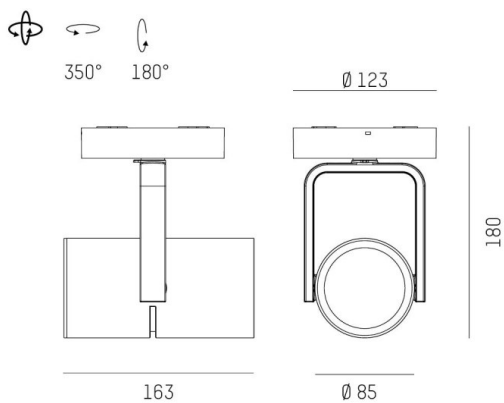

2GO

637-005020324040v2

2 GO SD SURFACE MOUNTED SPOTLIGHT made of aluminium, grey, similar to RAL 9006, high-efficiently vacuum deposited aluminium reflector beam 40°, light output direct, swiveling 350°, tilting 180°, with converter, max. 700mA, dimmability: not dimmable, adapter/ceiling base grey, IP20

DRAWING

TECHNICAL DETAILS

System perform. [W]	27
Bulb type	LED
Luminous flux [lm]	3200
Current sec. [mA]	700
Colour temp. [K]	4000K
CRI	>90
Optics	vacuum deposited aluminium reflector
Designer	INHOUSE
Converter	with converter
Dimming	not dimmable
Light output	direct
Beam angle [°]	40°
Voltage [V]	220-240V 50/60Hz
Material	aluminium
Length [mm]	174,9
Height [mm]	180
Diameter [mm]	85
IP protection class	IP20
Voltage class	protection cl. I
Shock resistance	IK04
Net weight [kg]	1,01
Colour lamp	grey
RAL	9006
Colour adapter/ceiling base	grey
EAN-Number	9010870108967
Lifetime [h]	L80 B10 50 000
Energy efficiency cl.	D
No. of luminaires B16A	34

LIGHT DISTRIBUTION CURVE

The values are rated values. Power and luminous flux are initially subject to a tolerance of +/- 10%. Colour temperature tolerance: +/- 150 K. The values apply to an ambient temperature of 25°C unless otherwise specified.