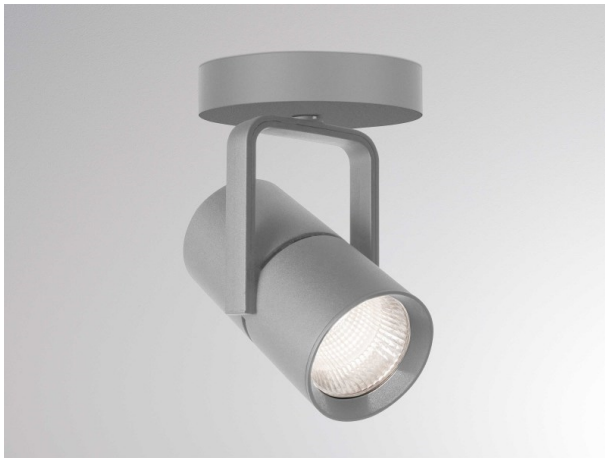

2GO

637-005020324040v2

2 GO SD SURFACE MOUNTED SPOTLIGHT made of aluminium, grey, similar to RAL 9006, high-efficiently vacuum deposited aluminium reflector beam 40°, light output direct, swiveling 350°, tilting 180°, with converter, max. 700mA, dimmability: not dimmable, adapter/ceiling base grey, IP20

DRAWING

TECHNICAL DETAILS

System perform. [W]	27
Bulb type	LED
Luminous flux [lm]	3200
Current sec. [mA]	700
Colour temp. [K]	4000K
CRI	>90
Optics	vacuum deposited aluminium reflector
Designer	INHOUSE
Converter	with converter
Dimming	not dimmable
Light output	direct
Beam angle [°]	40°
Voltage [V]	220-240V 50/60Hz
Material	aluminium
Length [mm]	174,9
Height [mm]	180
Diameter [mm]	85
IP protection class	IP20
Voltage class	protection cl. I
Shock resistance	IK04
Net weight [kg]	1,01
Colour lamp	grey
RAL	9006
Colour adapter/ceiling base	grey
EAN-Number	9010870108967
Lifetime [h]	L80 B10 50 000
Energy efficiency cl.	D
No. of luminaires B16A	34