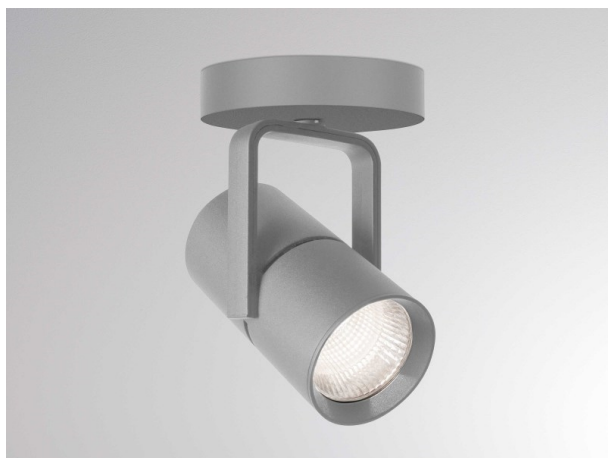

2GO

637-005020424040v2

2 GO SD SURFACE MOUNTED SPOTLIGHT made of aluminium, grey, similar to RAL 9006, high-efficiently vacuum deposited aluminium reflector beam 60°, light output direct, swiveling 350°, tilting 180°, with converter, max. 700mA, dimmability: not dimmable, adapter/ceiling base grey, IP20

DRAWING

TECHNICAL DETAILS

System perform. [W]	27
Bulb type	LED
Luminous flux [lm]	3200
Current sec. [mA]	700
Colour temp. [K]	4000K
CRI	>90
Optics	vacuum deposited aluminium reflector
Designer	INHOUSE
Converter	with converter
Dimming	not dimmable
Light output	direct
Beam angle [°]	60°
Voltage [V]	220-240V 50/60Hz
Material	aluminium
Length [mm]	174,9
Height [mm]	180
Diameter [mm]	85
IP protection class	IP20
Voltage class	protection cl. I
Shock resistance	IK04
Net weight [kg]	1,01
Colour lamp	grey
RAL	9006
Colour adapter/ceiling base	grey
EAN-Number	9010870109025
Lifetime [h]	L80 B10 50 000
Energy efficiency cl.	D
No. of luminaires B16A	34