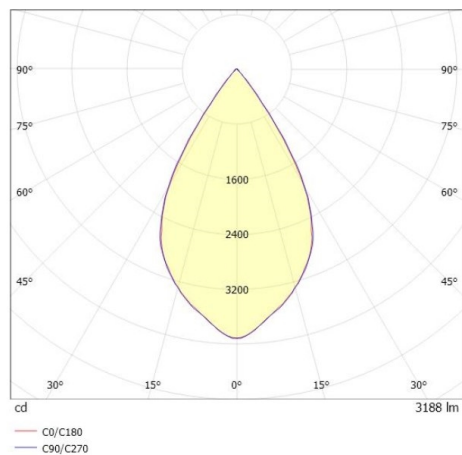

2GO

637-005020424040v2

2 GO SD SURFACE MOUNTED SPOTLIGHT made of aluminium, grey, similar to RAL 9006, high-efficiently vacuum deposited aluminium reflector beam 60°, light output direct, swiveling 350°, tilting 180°, with converter, max. 700mA, dimmability: not dimmable, adapter/ceiling base grey, IP20

DRAWING

TECHNICAL DETAILS

System perform. [W]	27
Bulb type	LED
Luminous flux [lm]	3200
Current sec. [mA]	700
Colour temp. [K]	4000K
CRI	>90
Optics	vacuum deposited aluminium reflector
Designer	INHOUSE
Converter	with converter
Dimming	not dimmable
Light output	direct
Beam angle [°]	60°
Voltage [V]	220-240V 50/60Hz
Material	aluminium
Length [mm]	174,9
Height [mm]	180
Diameter [mm]	85
IP protection class	IP20
Voltage class	protection cl. I
Shock resistance	IK04
Net weight [kg]	1,01
Colour lamp	grey
RAL	9006
Colour adapter/ceiling base	grey
EAN-Number	9010870109025
Lifetime [h]	L80 B10 50 000
Energy efficiency cl.	D
No. of luminaires B16A	34

LIGHT DISTRIBUTION CURVE

The values are rated values. Power and luminous flux are initially subject to a tolerance of +/- 10%. Colour temperature tolerance: +/- 150 K. The values apply to an ambient temperature of 25°C unless otherwise specified.