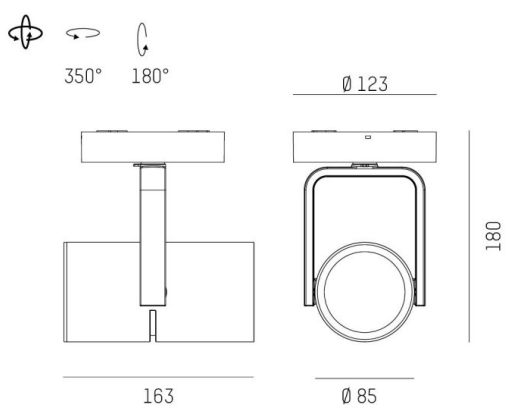

2GO

637-005020424040v2

2 GO SD SURFACE MOUNTED SPOTLIGHT made of aluminium, grey, similar to RAL 9006, high-efficiently vacuum deposited aluminium reflector beam 60°, light output direct, swiveling 350°, tilting 180°, with converter, max. 700mA, dimmability: not dimmable, adapter/ceiling base grey, IP20

DRAWING

TECHNICAL DETAILS

System perform. [W]	27
Bulb type	LED
Luminous flux [lm]	3200
Current sec. [mA]	700
Colour temp. [K]	4000K
CRI	>90
Optics	vacuum deposited aluminium reflector
Designer	INHOUSE
Converter	with converter
Dimming	not dimmable
Light output	direct
Beam angle [°]	60°
Voltage [V]	220-240V 50/60Hz
Material	aluminium
Length [mm]	174,9
Height [mm]	180
Diameter [mm]	85
IP protection class	IP20
Voltage class	protection cl. I
Shock resistance	IK04
Net weight [kg]	1,01
Colour lamp	grey
RAL	9006
Colour adapter/ceiling base	grey
EAN-Number	9010870109025
Lifetime [h]	L80 B10 50 000
Energy efficiency cl.	D
No. of luminaires B16A	34

LIGHT DISTRIBUTION CURVE

The values are rated values. Power and luminous flux are initially subject to a tolerance of +/- 10%. Colour temperature tolerance: +/- 150 K. The values apply to an ambient temperature of 25°C unless otherwise specified.