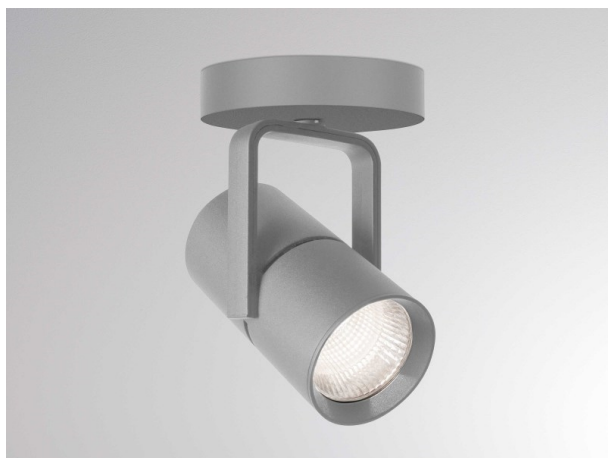

2GO

637-00502042404dv2

2 GO SD SURFACE MOUNTED SPOTLIGHT made of aluminium, grey, similar to RAL 9006, high-efficiently vacuum deposited aluminium reflector beam 60°, light output direct, swiveling 350°, tilting 180°, with converter, max. 700mA, dimmability: DALI, adapter/ceiling base grey, IP20

DRAWING

TECHNICAL DETAILS

System perform. [W]	27
Bulb type	LED
Luminous flux [lm]	3200
Current sec. [mA]	700
Colour temp. [K]	4000K
CRI	>90
Optics	vacuum deposited aluminium reflector
Designer	INHOUSE
Converter	with converter
Light output	direct
Beam angle [°]	60°
Voltage [V]	220-240V 50/60Hz
Material	aluminium
Length [mm]	174,9
Height [mm]	180
Diameter [mm]	85
IP protection class	IP20
Voltage class	protection cl. I
Shock resistance	IK04
Net weight [kg]	1,24
Colour lamp	grey
RAL	9006
Colour adapter/ceiling base	grey
EAN-Number	9010870109018
Lifetime [h]	L80 B10 50 000
Energy efficiency cl.	D
No. of luminaires B16A	50