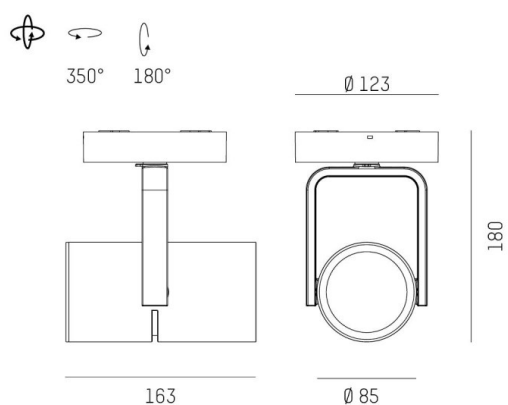

2GO

637-00502042404dv2

2 GO SD SURFACE MOUNTED SPOTLIGHT made of aluminium, grey, similar to RAL 9006, high-efficiently vacuum deposited aluminium reflector beam 60°, light output direct, swiveling 350°, tilting 180°, with converter, max. 700mA, dimmability: DALI, adapter/ceiling base grey, IP20

DRAWING

TECHNICAL DETAILS

System perform. [W]	27
Bulb type	LED
Luminous flux [lm]	3200
Current sec. [mA]	700
Colour temp. [K]	4000K
CRI	>90
Optics	vacuum deposited aluminium reflector
Designer	INHOUSE
Converter	with converter
Light output	direct
Beam angle [°]	60°
Voltage [V]	220-240V 50/60Hz
Material	aluminium
Length [mm]	174,9
Height [mm]	180
Diameter [mm]	85
IP protection class	IP20
Voltage class	protection cl. I
Shock resistance	IK04
Net weight [kg]	1,24
Colour lamp	grey
RAL	9006
Colour adapter/ceiling base	grey
EAN-Number	9010870109018
Lifetime [h]	L80 B10 50 000
Energy efficiency cl.	D
No. of luminaires B16A	50

LIGHT DISTRIBUTION CURVE

The values are rated values. Power and luminous flux are initially subject to a tolerance of +/- 10%. Colour temperature tolerance: +/- 150 K. The values apply to an ambient temperature of 25°C unless otherwise specified.