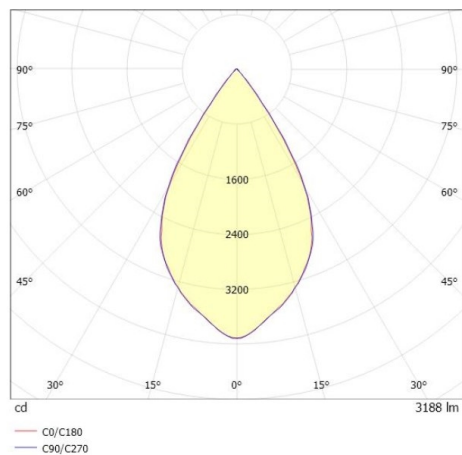

2GO

637-00502042404dv2

2 GO SD SURFACE MOUNTED SPOTLIGHT made of aluminium, grey, similar to RAL 9006, high-efficiently vacuum deposited aluminium reflector beam 60°, light output direct, swiveling 350°, tilting 180°, with converter, max. 700mA, dimmability: DALI, adapter/ceiling base grey, IP20

DRAWING

TECHNICAL DETAILS

System perform. [W]	27
Bulb type	LED
Luminous flux [lm]	3200
Current sec. [mA]	700
Colour temp. [K]	4000K
CRI	>90
Optics	vacuum deposited aluminium reflector
Designer	INHOUSE
Converter	with converter
Light output	direct
Beam angle [°]	60°
Voltage [V]	220-240V 50/60Hz
Material	aluminium
Length [mm]	174,9
Height [mm]	180
Diameter [mm]	85
IP protection class	IP20
Voltage class	protection cl. I
Shock resistance	IK04
Net weight [kg]	1,24
Colour lamp	grey
RAL	9006
Colour adapter/ceiling base	grey
EAN-Number	9010870109018
Lifetime [h]	L80 B10 50 000
Energy efficiency cl.	D
No. of luminaires B16A	50

LIGHT DISTRIBUTION CURVE

The values are rated values. Power and luminous flux are initially subject to a tolerance of +/- 10%. Colour temperature tolerance: +/- 150 K. The values apply to an ambient temperature of 25°C unless otherwise specified.