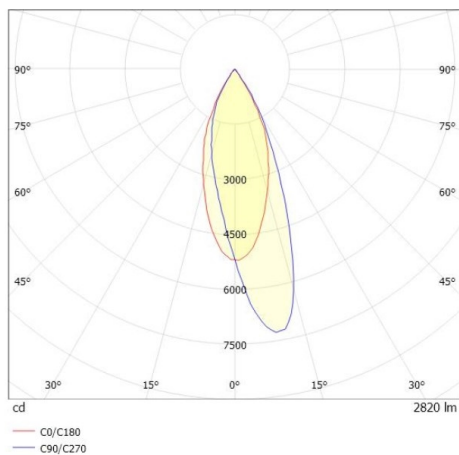

The values are rated values. Power and luminous flux are initially subject to a tolerance of +/- 10%. Colour temperature tolerance: +/- 150 K. The values apply to an ambient temperature of 25°C unless otherwise specified.