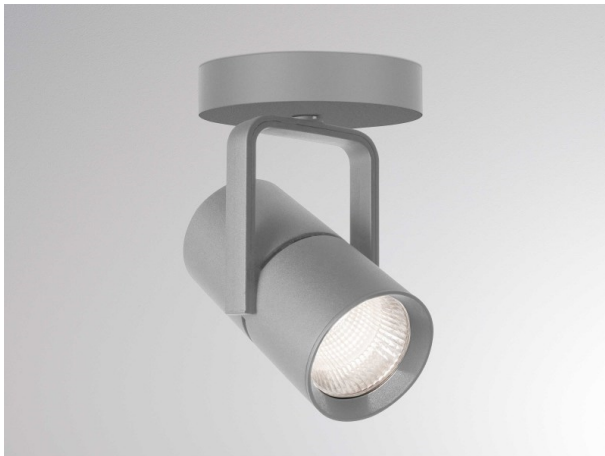

2GO

637-00502054904dv2

2 GO SD SURFACE MOUNTED SPOTLIGHT made of aluminium, grey, similar to RAL 9006, high-efficiently vacuum deposited aluminium reflector beam asymmetric, light output direct, swiveling 350°, tilting 180°, with converter, max. 700mA, dimmability: DALI, adapter/ceiling base grey, IP20