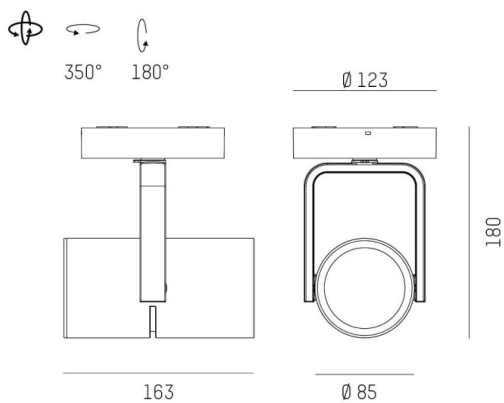

DRAWING

TECHNICAL DETAILS

System perform. [W]	27
Bulb type	LED
Luminous flux [lm]	2820
Current sec. [mA]	700
Colour temp. [K]	3000K
CRI	PREMIUM>90
Optics	vacuum deposited aluminium reflector
Designer	INHOUSE
Converter	with converter
Light output	direct
Beam angle [°]	asymmetrisch
Voltage [V]	220-240V 50/60Hz
Material	aluminium
Length [mm]	174,9
Height [mm]	180
Diameter [mm]	85
IP protection class	IP20
Voltage class	protection cl. I
Shock resistance	IK04
Net weight [kg]	1,24
Colour lamp	grey
RAL	9006
Colour adapter/ceiling base	grey
EAN-Number	9010870107762
Lifetime [h]	L80 B10 50 000
Energy efficiency cl.	E
No. of luminaires B16A	50

LIGHT DISTRIBUTION CURVE