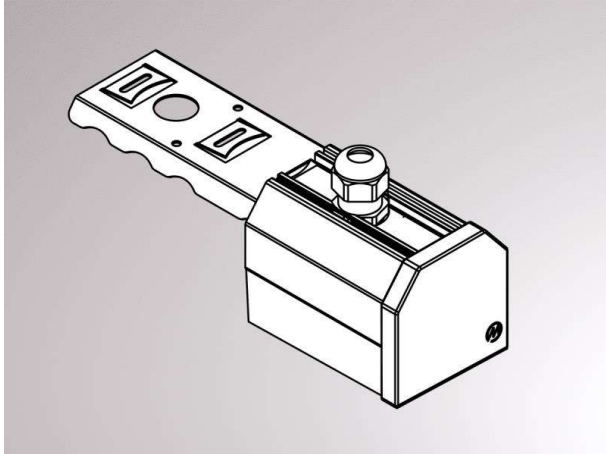

## DRAWING

## TECHNICAL DETAILS

Designer	INHOUSE
Material	metal
Net weight [kg]	0,61
Color lamp	white
RAL	9016
EAN-Number	9008905802560