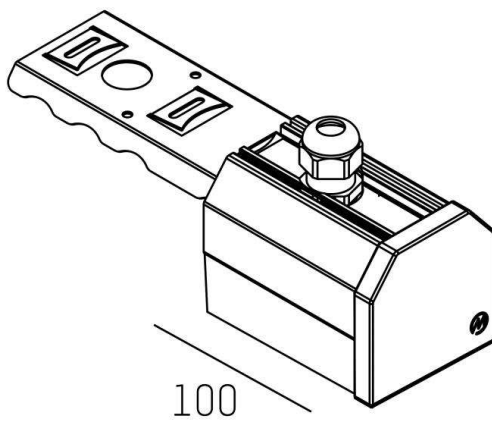

## DRAWING

## TECHNICAL DETAILS

Designer	INHOUSE
Material	metal
Net weight [kg]	0,61
Color lamp	white
RAL	9016
EAN-Number	9008905802560