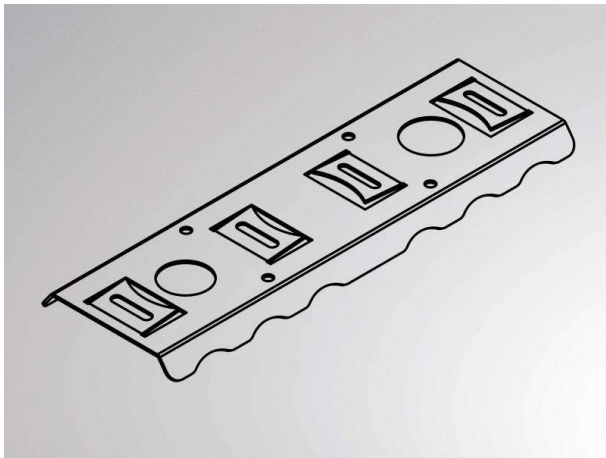

ONE ROW**639-tv**

Linera connector, galvanised steel sheet

**DRAWING****TECHNICAL DETAILS**

Designer	INHOUSE
Material	metal
Net weight [kg]	0,22
EAN-Number	9008905622762

LIGHT DISTRIBUTION CURVE

The values are rated values. Power and luminous flux are initially subject to a tolerance of +/- 10%. Colour temperature tolerance: +/- 150 K. The values apply to an ambient temperature of 25°C unless otherwise specified.