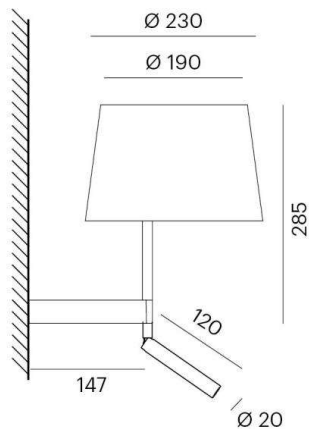

BIVIO

645-101030519120

BIVIO W SPOT SURFACE MOUNTED WALL LUMINAIRE made of aluminium, black matt, similar to RAL 9005, linen shade grey, beam 12°, light output direct / indirect, with converter, dimmability: not dimmable, IP20 asymmetric mounting, with reading light

DRAWING

LIGHT DISTRIBUTION CURVE

TECHNICAL DETAILS

System perform. [W]	4
Bulb type	AGL D45 ECO 30W
No. of bulb holders	1x
Socket	E14
Luminous flux [lm]	130
Colour temp. [K]	3000K
CRI	>80
Optics	linen shade
Designer	Michael Raasch
Converter	with converter
Dimming	not dimmable
Light output	direct / indirect
Beam angle [°]	12°
Voltage [V]	220-240V 50/60Hz
Material	aluminium
Height [mm]	203
Diameter [mm]	230
IP protection class	IP20
Voltage class	protection cl. I
Net weight [kg]	0,70
Colour lamp	black matt
RAL	9005
Colour of glass/shade	grey
EAN-Number	9010506723625
Lifetime [h]	50 000
Energy efficiency cl.	E