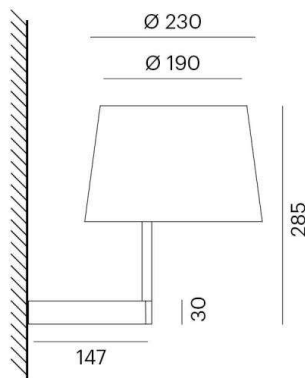

BIVIO

645-102030000120

BIVIO W SURFACE MOUNTED WALL LUMINAIRE made of aluminium, black matt, similar to RAL 9005, lens shade grey, light output direct / indirect, with converter, dimmability: not dimmable, IP20 asymmetric mounting, without reading light

DRAWING

TECHNICAL DETAILS

Bulb type	AGL D45 ECO 30W
No. of bulb holders	1x
Socket	E14
Optics	linen shade
Designer	Michael Raasch
Converter	with converter
Dimming	not dimmable
Light output	direct / indirect
Voltage [V]	220-240V 50/60Hz
Material	aluminium
Height [mm]	203
Diameter [mm]	230
IP protection class	IP20
Voltage class	protection cl. I
Net weight [kg]	0,65
Colour lamp	black matt
RAL	9005
Colour of glass/shade	grey
EAN-Number	9010506723618
Lifetime [h]	50 000

LIGHT DISTRIBUTION CURVE

The values are rated values. Power and luminous flux are initially subject to a tolerance of +/- 10%. Colour temperature tolerance: +/- 150 K. The values apply to an ambient temperature of 25°C unless otherwise specified.