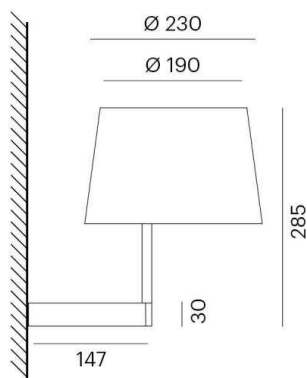

BIVIO

645-102030000120

BIVIO W SURFACE MOUNTED WALL LUMINAIRE made of aluminium, black matt, similar to RAL 9005, linens shade grey, light output direct / indirect, with converter, dimmability: not dimmable, IP20 asymmetric mounting, without reading light

DRAWING

TECHNICAL DETAILS

Bulb type	AGL D45 ECO 30W
No. of bulb holders	1x
Socket	E14
Optics	linen shade
Designer	Michael Raasch
Converter	with converter
Dimming	not dimmable
Light output	direct / indirect
Voltage [V]	220-240V 50/60Hz
Material	aluminium
Height [mm]	203
Diameter [mm]	230
IP protection class	IP20
Voltage class	protection cl. I
Net weight [kg]	0,65
Colour lamp	black matt
RAL	9005
Colour of glass/shade	grey
EAN-Number	9010506723618
Lifetime [h]	50 000

LIGHT DISTRIBUTION CURVE

The values are rated values. Power and luminous flux are initially subject to a tolerance of +/- 10%. Colour temperature tolerance: +/- 150 K. The values apply to an ambient temperature of 25°C unless otherwise specified.