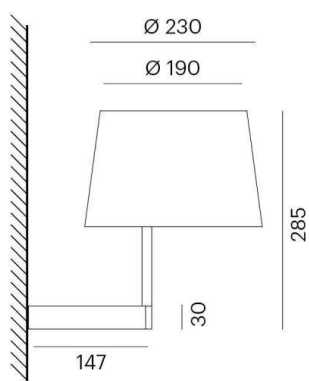

## BIVIO

645-102030000230

BIVIO W SURFACE MOUNTED WALL LUMINAIRE made of aluminium, black matt, similar to RAL 9005, lens shade brown, light output direct / indirect, with converter, dimmability: not dimmable, IP20 asymmetric mounting, without reading light

## DRAWING

## TECHNICAL DETAILS

Bulb type	AGL D45 ECO 30W
No. of bulb holders	1x
Socket	E14
Optics	linen shade
Designer	Michael Raasch
Converter	with converter
Dimming	not dimmable
Light output	direct / indirect
Voltage [V]	220-240V 50/60Hz
Material	aluminium
Height [mm]	203
Diameter [mm]	230
IP protection class	IP20
Voltage class	protection cl. I
Net weight [kg]	0,65
Colour lamp	black matt
RAL	9005
Colour of glass/shade	brown
EAN-Number	9010506722864
Lifetime [h]	50 000