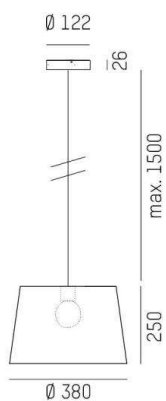

BIVIO

645-103030000230

BIVIO PD SUSPENSION black matt, similar to RAL 9005, linens shade brown, light output direct / indirect, dimmability: not dimmable, cable black, synthetic fabric, adapter/ceiling base black, pendant length 1500mm, IP20 symmetric fixing

DRAWING

TECHNICAL DETAILS

Bulb type	AGL A60 ECO 57W
No. of bulb holders	1x
Socket	E27
Optics	linen shade
Designer	Michael Raasch
Dimming	not dimmable
Light output	direct / indirect
Voltage [V]	220-240V 50/60Hz
Height [mm]	20
Pendant length [mm]	1500
Diameter [mm]	230
IP protection class	IP20
Voltage class	protection cl. II
Net weight [kg]	0,26
Color lamp	black matt
RAL	9005
Glass color	brown
Color adapter/ceiling base	black
Electric wire	black, synthetic fabric
EAN-Number	9010506724035

LIGHT DISTRIBUTION CURVE

The values are rated values. Power and luminous flux are initially subject to a tolerance of +/- 10%. Colour temperature tolerance: +/- 150 K. The values apply to an ambient temperature of 25°C unless otherwise specified.