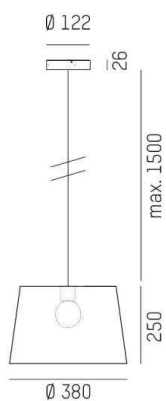

## BIVIO

645-103040000120

BIVIO PD SUSPENSION black matt, similar to RAL 9005, linens shade grey, light output direct / indirect, dimmability: not dimmable, cable black, synthetic fabric, adapter/ceiling base black, pendant length 1500mm, IP20 symmetric fixing

## DRAWING

## TECHNICAL DETAILS

Bulb type	AGL A60 ECO 57W
No. of bulb holders	1x
Socket	E27
Optics	linen shade
Designer	Michael Raasch
Dimming	not dimmable
Light output	direct / indirect
Voltage [V]	220-240V 50/60Hz
Height [mm]	20
Pendant length [mm]	1500
Diameter [mm]	380
IP protection class	IP20
Voltage class	protection cl. II
Net weight [kg]	0,26
Color lamp	black matt
RAL	9005
Glass color	grey
Color adapter/ceiling base	black
Electric wire	black, synthetic fabric
EAN-Number	9010506724042

## LIGHT DISTRIBUTION CURVE

The values are rated values. Power and luminous flux are initially subject to a tolerance of +/- 10%. Colour temperature tolerance: +/- 150 K. The values apply to an ambient temperature of 25°C unless otherwise specified.