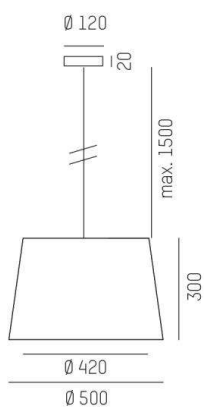

BIVIO

645-103050000120

BIVIO L PD SUSPENSION black matt, similar to RAL 9005, linens shade grey, light output direct / indirect, dimmability: not dimmable, cable black, synthetic fabric, adapter/ceiling base black, pendant length 1500mm, IP20 symmetric fixing

DRAWING

TECHNICAL DETAILS

Bulb type	AGL A60 ECO 57W
No. of bulb holders	1x
Socket	E27
Optics	linen shade
Designer	Michael Raasch
Dimming	not dimmable
Light output	direct / indirect
Voltage [V]	220-240V 50/60Hz
Height [mm]	300
Pendant length [mm]	1500
Diameter [mm]	500
IP protection class	IP20
Voltage class	protection cl. II
Net weight [kg]	0,26
Colour lamp	black matt
RAL	9005
Colour of glass/shade	grey
Colour adapter/ceiling base	black
Electric wire	black, synthetic fabric
EAN-Number	9010506724134

LIGHT DISTRIBUTION CURVE

The values are rated values. Power and luminous flux are initially subject to a tolerance of +/- 10%. Colour temperature tolerance: +/- 150 K. The values apply to an ambient temperature of 25°C unless otherwise specified.