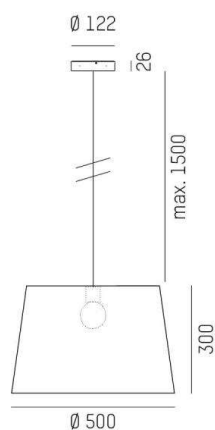

## BIVIO

645-103060000120

BIVIO PD SUSPENSION black matt, similar to RAL 9005, linens shade grey, light output direct / indirect, dimmability: not dimmable, cable black, synthetic fabric, adapter/ceiling base black, pendant length 1500mm, IP20 symmetric fixing

## DRAWING

## TECHNICAL DETAILS

Bulb type	AGL A60 ECO 57W
No. of bulb holders	1x
Socket	E27
Optics	linen shade
Designer	Michael Raasch
Dimming	not dimmable
Light output	direct / indirect
Voltage [V]	220-240V 50/60Hz
Height [mm]	20
Pendant length [mm]	1500
Diameter [mm]	530
IP protection class	IP20
Voltage class	protection cl. II
Net weight [kg]	0,26
Color lamp	black matt
RAL	9005
Glass color	grey
Color adapter/ceiling base	black
Electric wire	black, synthetic fabric
EAN-Number	9010506724165

## LIGHT DISTRIBUTION CURVE

The values are rated values. Power and luminous flux are initially subject to a tolerance of +/- 10%. Colour temperature tolerance: +/- 150 K. The values apply to an ambient temperature of 25°C unless otherwise specified.