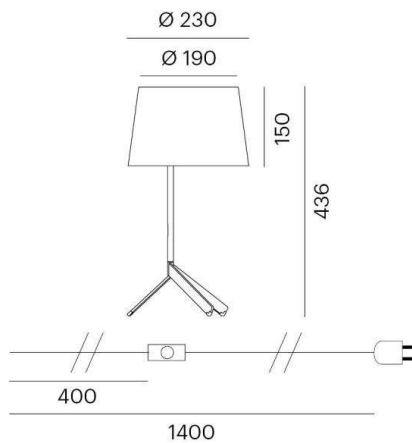

BIVIO

645-104030000230

BIVIO M T TABLE LUMINAIRE black matt, similar to RAL 9005, linens shade brown, light output direct / indirect, dimmability: not dimmable, cable black, synthetic fabric, adapter/ceiling base black, IP20 asymmetric fixing

DRAWING

TECHNICAL DETAILS

Bulb type	AGL D45 ECO 20W
No. of bulb holders	1x
Socket	E14
Optics	linen shade
Designer	Michael Raasch
Dimming	not dimmable
Light output	direct / indirect
Voltage [V]	220-240V 50/60Hz
Height [mm]	436
Diameter [mm]	230
IP protection class	IP20
Voltage class	protection cl. II
Net weight [kg]	0,55
Colour lamp	black matt
RAL	9005
Colour of glass/shade	brown
Colour adapter/ceiling base	black
Electric wire	black, synthetic fabric
EAN-Number	9010506724233

LIGHT DISTRIBUTION CURVE

The values are rated values. Power and luminous flux are initially subject to a tolerance of +/- 10%. Colour temperature tolerance: +/- 150 K. The values apply to an ambient temperature of 25°C unless otherwise specified.