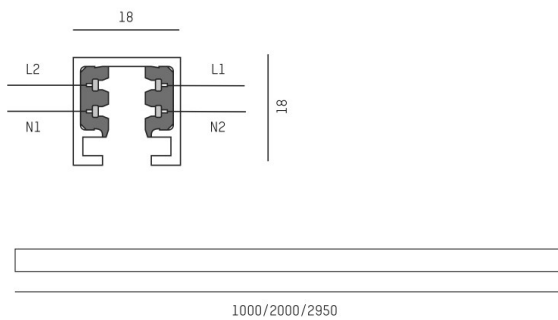

VOLARE

652-0010100006

VOLARE TRACK 2 PHASE TRACK made of die-cast aluminium, black, similar to RAL 9005, dimmability: not dimmable, IP20

DRAWING

TECHNICAL DETAILS

Designer	Doc Form
Dimming	not dimmable
Voltage [V]	220-240V 50/60HZ 2x10A
Material	die-cast aluminium
Length [mm]	1000
Width [mm]	18
Height [mm]	18
IP protection class	IP20
Voltage class	protection cl. I
Net weight [kg]	0,38
Colour lamp	black
RAL	9005
EAN-Number	9008905680960

LIGHT DISTRIBUTION CURVE

The values are rated values. Power and luminous flux are initially subject to a tolerance of +/- 10%. Colour temperature tolerance: +/- 150 K. The values apply to an ambient temperature of 25°C unless otherwise specified.