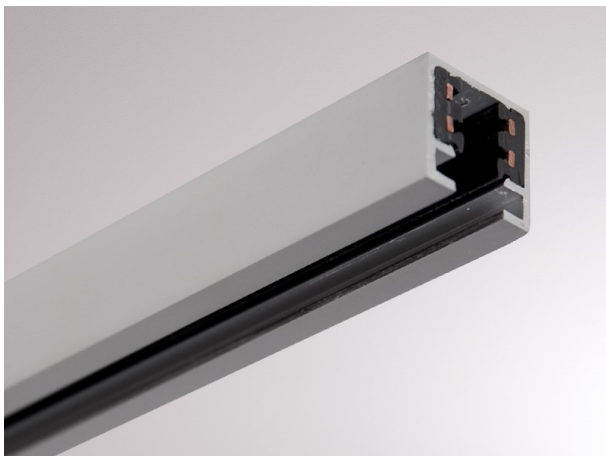

VOLARE

652-0010100008

VOLARE TRACK 2 PHASE TRACK made of die-cast aluminium, natural anodised, dimmability: not dimmable, IP20

DRAWING

TECHNICAL DETAILS

Designer	Doc Form
Dimming	not dimmable
Voltage [V]	220-240V 50/60HZ 2x10A
Material	die-cast aluminium
Length [mm]	1000
Width [mm]	18
Height [mm]	18
IP protection class	IP20
Voltage class	protection cl. I
Net weight [kg]	0,38
Colour lamp	natural anodised
EAN-Number	9008905680908