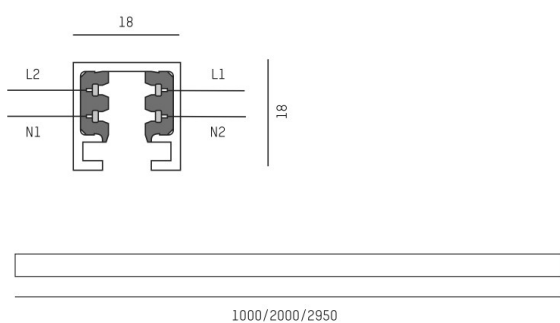

VOLARE

652-0010100008

VOLARE TRACK 2 PHASE TRACK made of die-cast aluminium, natural anodised, dimmability: not dimmable, IP20

DRAWING

TECHNICAL DETAILS

Designer	Doc Form
Dimming	not dimmable
Voltage [V]	220-240V 50/60HZ 2x10A
Material	die-cast aluminium
Length [mm]	1000
Width [mm]	18
Height [mm]	18
IP protection class	IP20
Voltage class	protection cl. I
Net weight [kg]	0,38
Colour lamp	natural anodised
EAN-Number	9008905680908

LIGHT DISTRIBUTION CURVE

The values are rated values. Power and luminous flux are initially subject to a tolerance of +/- 10%. Colour temperature tolerance: +/- 150 K. The values apply to an ambient temperature of 25°C unless otherwise specified.