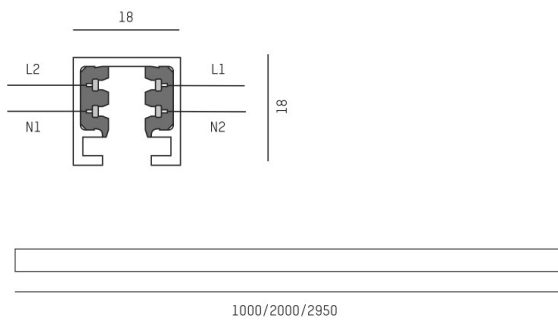

VOLARE

652-0010200001

VOLARE TRACK 2 PHASE TRACK made of die-cast aluminium, chrome, dimmability: not dimmable, IP20

DRAWING

TECHNICAL DETAILS

Designer	Doc Form
Dimming	not dimmable
Voltage [V]	220-240V 50/60HZ 2x10A
Material	die-cast aluminium
Length [mm]	2000
Width [mm]	18
Height [mm]	18
IP protection class	IP20
Voltage class	protection cl. I
Net weight [kg]	0,79
Colour lamp	chrome
EAN-Number	9008905681547

LIGHT DISTRIBUTION CURVE

The values are rated values. Power and luminous flux are initially subject to a tolerance of +/- 10%. Colour temperature tolerance: +/- 150 K. The values apply to an ambient temperature of 25°C unless otherwise specified.