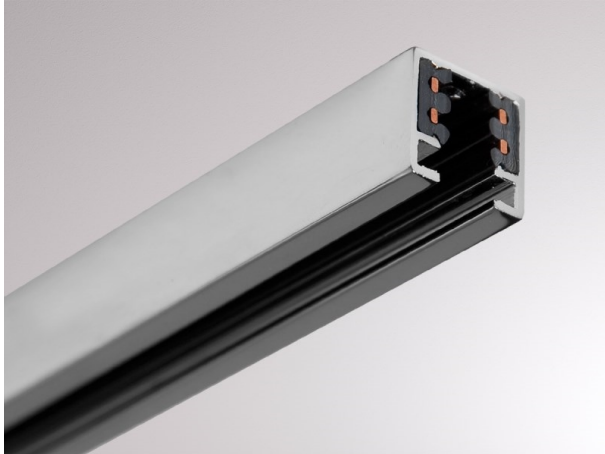

VOLARE

652-0010200001

VOLARE TRACK 2 PHASE TRACK made of die-cast aluminium, chrome, dimmability: not dimmable, IP20

DRAWING

TECHNICAL DETAILS

Designer	Doc Form
Dimming	not dimmable
Voltage [V]	220-240V 50/60HZ 2x10A
Material	die-cast aluminium
Length [mm]	2000
Width [mm]	18
Height [mm]	18
IP protection class	IP20
Voltage class	protection cl. I
Net weight [kg]	0,79
Colour lamp	chrome
EAN-Number	9008905681547