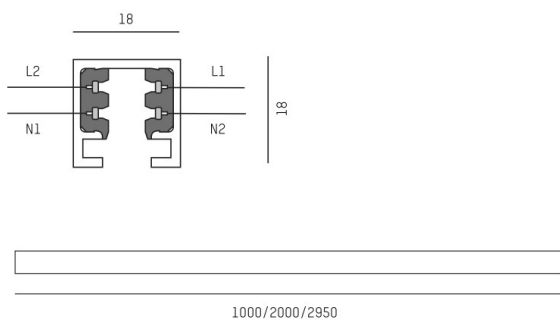

VOLARE

652-0010300005

VOLARE TRACK 2 PHASE TRACK made of die-cast aluminium, white, similar to RAL 9016, dimmability: not dimmable, IP20

DRAWING

TECHNICAL DETAILS

Designer	Doc Form
Dimming	not dimmable
Voltage [V]	220-240V 50/60HZ 2x10A
Material	die-cast aluminium
Length [mm]	2950
Width [mm]	18
Height [mm]	18
IP protection class	IP20
Voltage class	protection cl. I
Net weight [kg]	1,11
Colour lamp	white
RAL	9016
EAN-Number	9008905680953

LIGHT DISTRIBUTION CURVE

The values are rated values. Power and luminous flux are initially subject to a tolerance of +/- 10%. Colour temperature tolerance: +/- 150 K. The values apply to an ambient temperature of 25°C unless otherwise specified.