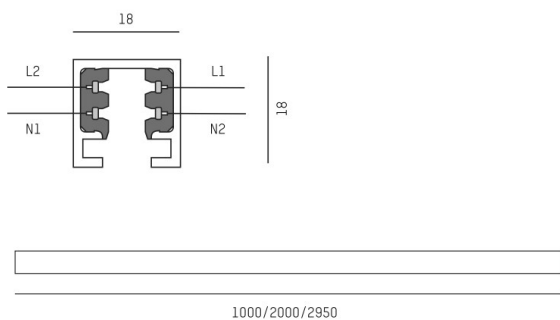

VOLARE

652-0010300006

VOLARE TRACK 2 PHASE TRACK made of die-cast aluminium, black, similar to RAL 9005, dimmability: not dimmable, IP20

DRAWING

TECHNICAL DETAILS

Designer	Doc Form
Dimming	not dimmable
Voltage [V]	220-240V 50/60HZ 2x10A
Material	die-cast aluminium
Length [mm]	2950
Width [mm]	18
Height [mm]	18
IP protection class	IP20
Voltage class	protection cl. I
Net weight [kg]	1,15
Colour lamp	black
RAL	9005
EAN-Number	9008905680984

LIGHT DISTRIBUTION CURVE

The values are rated values. Power and luminous flux are initially subject to a tolerance of +/- 10%. Colour temperature tolerance: +/- 150 K. The values apply to an ambient temperature of 25°C unless otherwise specified.