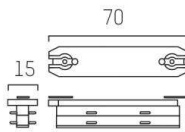

VOLARE

652-0030100001

linear connector, chrome, 4x1,5mm², electric connection without distances between 2 tracks, to be used for all colours

DRAWING

TECHNICAL DETAILS

Designer	Doc Form
Voltage [V]	220-240V 50/60HZ 2x10A
Material	metal
Length [mm]	70
Width [mm]	15
Height [mm]	15
IP protection class	IP20
Net weight [kg]	0,03
Colour lamp	chrome
EAN-Number	9008905681097

LIGHT DISTRIBUTION CURVE

The values are rated values. Power and luminous flux are initially subject to a tolerance of +/- 10%. Colour temperature tolerance: +/- 150 K. The values apply to an ambient temperature of 25°C unless otherwise specified.