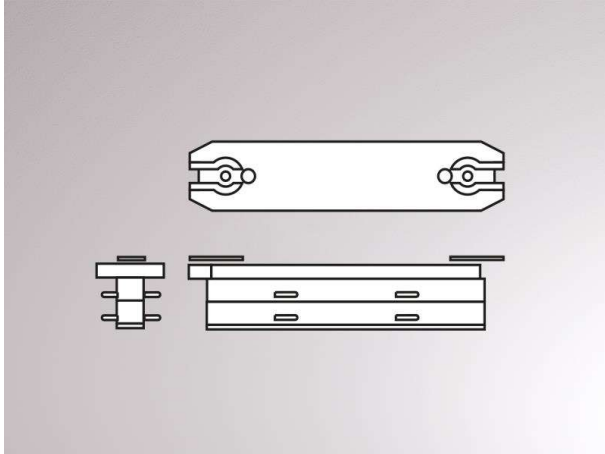

VOLARE

652-0030100001

linear connector, chrome, 4x1,5mm², electric connection without distances between 2 tracks, to be used for all colours

DRAWING

TECHNICAL DETAILS

Designer	Doc Form
Voltage [V]	220-240V 50/60HZ 2x10A
Material	metal
Length [mm]	70
Width [mm]	15
Height [mm]	15
IP protection class	IP20
Net weight [kg]	0,03
Colour lamp	chrome
EAN-Number	9008905681097

LIGHT DISTRIBUTION CURVE

The values are rated values. Power and luminous flux are initially subject to a tolerance of +/- 10%. Colour temperature tolerance: +/- 150 K. The values apply to an ambient temperature of 25°C unless otherwise specified.