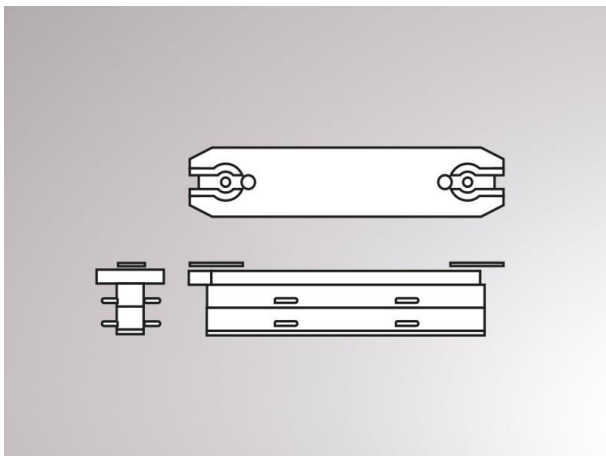

VOLARE

652-0030100001

linear connector, chrome, 4x1,5mm², electric connection without distances between 2 tracks, to be used for all colours

DRAWING

TECHNICAL DETAILS

Designer	Doc Form
Dimming	not dimmable
Voltage [V]	220-240V 50/60HZ 2x10A
Material	metal
Length [mm]	15,1
Width [mm]	15
Height [mm]	15
IP protection class	IP20
Net weight [kg]	0,03
Colour lamp	chrome
EAN-Number	9008905681097

LIGHT DISTRIBUTION CURVE

energy label

The values are rated values. Power and luminous flux are initially subject to a tolerance of +/- 10%. Colour temperature tolerance: +/- 150 K. The values apply to an ambient temperature of 25°C unless otherwise specified.