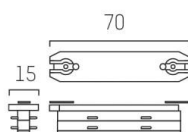

VOLARE

652-0030100001

linear connector, chrome, 4x1,5mm², electric connection without distances between 2 tracks, to be used for all colours

DRAWING

TECHNICAL DETAILS

Designer	Doc Form
Dimming	not dimmable
Voltage [V]	220-240V 50/60HZ 2x10A
Material	metal
Length [mm]	15,1
Width [mm]	15
Height [mm]	15
IP protection class	IP20
Net weight [kg]	0,03
Colour lamp	chrome
EAN-Number	9008905681097

LIGHT DISTRIBUTION CURVE

energy label

The values are rated values. Power and luminous flux are initially subject to a tolerance of +/- 10%. Colour temperature tolerance: +/- 150 K. The values apply to an ambient temperature of 25°C unless otherwise specified.