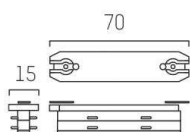

VOLARE

652-0030100001

linear connector, chrome, 4x1,5mm², electric connection without distances between 2 tracks, to be used for all colours

DRAWING

TECHNICAL DETAILS

Designer	Doc Form
Voltage [V]	220-240V 50/60HZ 2x10A
Material	metal
Length [mm]	70
Width [mm]	15
Height [mm]	15
IP protection class	IP20
Net weight [kg]	0,03
Colour lamp	chrome
EAN-Number	9008905681097

LIGHT DISTRIBUTION CURVE

The values are rated values. Power and luminous flux are initially subject to a tolerance of +/- 10%. Colour temperature tolerance: +/- 150 K. The values apply to an ambient temperature of 25°C unless otherwise specified.