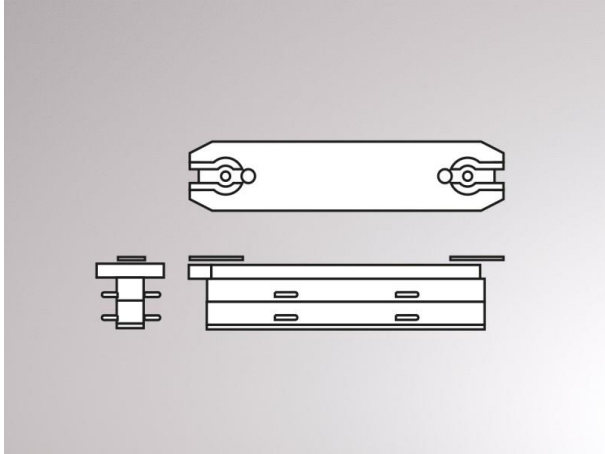

VOLARE

652-0030100006

linear connector, chrome, 4x1,5mm², electric connection without distances between 2 tracks, to be used for all colours

DRAWING

TECHNICAL DETAILS

Designer	Doc Form
Dimming	not dimmable
Voltage [V]	220-240V 50/60HZ 2x10A
Material	metal
Length [mm]	70
Width [mm]	15
Height [mm]	15
IP protection class	IP20
Net weight [kg]	0,03
Colour lamp	black chrome
EAN-Number	9010870142718

LIGHT DISTRIBUTION CURVE

energy label

The values are rated values. Power and luminous flux are initially subject to a tolerance of +/- 10%. Colour temperature tolerance: +/- 150 K. The values apply to an ambient temperature of 25°C unless otherwise specified.