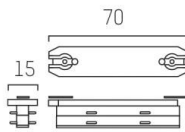

VOLARE

652-0030100006

linear connector, chrome, 4x1,5mm², electric connection without distances between 2 tracks, to be used for all colours

DRAWING

TECHNICAL DETAILS

Designer	Doc Form
Dimming	not dimmable
Voltage [V]	220-240V 50/60HZ 2x10A
Material	metal
Length [mm]	70
Width [mm]	15
Height [mm]	15
IP protection class	IP20
Net weight [kg]	0,03
Colour lamp	black chrome
EAN-Number	9010870142718

LIGHT DISTRIBUTION CURVE

energy label

The values are rated values. Power and luminous flux are initially subject to a tolerance of +/- 10%. Colour temperature tolerance: +/- 150 K. The values apply to an ambient temperature of 25°C unless otherwise specified.