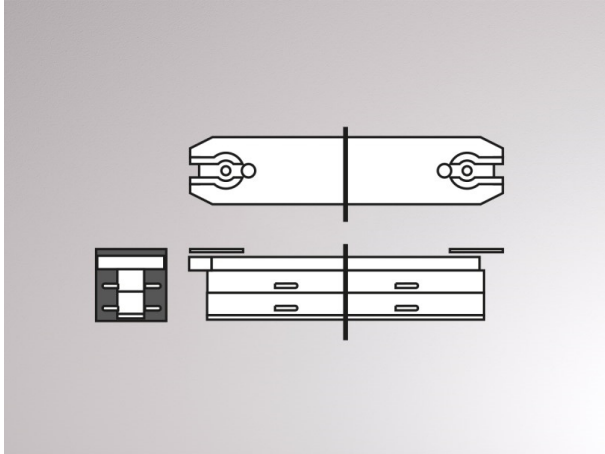

VOLARE

652-0030200001

insulating connector

DRAWING

TECHNICAL DETAILS

Designer	Doc Form
Dimming	not dimmable
Voltage [V]	220-240V 50/60HZ 2x10A
Material	metal
Length [mm]	70
Width [mm]	15
Height [mm]	15
IP protection class	IP20
Net weight [kg]	0,03
Colour lamp	chrome
EAN-Number	9008905681103

LIGHT DISTRIBUTION CURVE

The values are rated values. Power and luminous flux are initially subject to a tolerance of +/- 10%. Colour temperature tolerance: +/- 150 K. The values apply to an ambient temperature of 25°C unless otherwise specified.