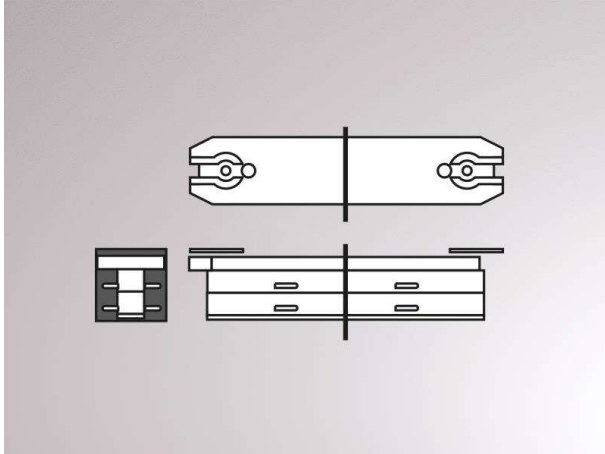

## DRAWING

## TECHNICAL DETAILS

Designer	Doc Form
Dimming	not dimmable
Voltage [V]	220-240V 50/60HZ 2x10A
Material	metal
Length [mm]	70
Width [mm]	15
Height [mm]	15
IP protection class	IP20
Net weight [kg]	0,03
Colour lamp	chrome
EAN-Number	9008905681103