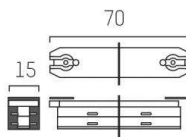

## DRAWING

## TECHNICAL DETAILS

Designer	Doc Form
Dimming	not dimmable
Voltage [V]	220-240V 50/60HZ 2x10A
Material	metal
Length [mm]	70
Width [mm]	15
Height [mm]	15
IP protection class	IP20
Net weight [kg]	0,03
Colour lamp	chrome
EAN-Number	9008905681103