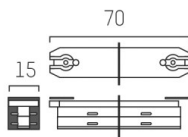

VOLARE

652-0030200001

insulating connector

DRAWING

TECHNICAL DETAILS

Designer	Doc Form
Dimming	not dimmable
Voltage [V]	220-240V 50/60HZ 2x10A
Material	metal
Length [mm]	70
Width [mm]	15
Height [mm]	15
IP protection class	IP20
Net weight [kg]	0,03
Colour lamp	chrome
EAN-Number	9008905681103