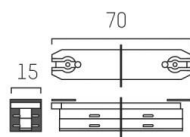

## DRAWING

## TECHNICAL DETAILS

Designer	Doc Form
Dimming	not dimmable
Voltage [V]	220-240V 50/60HZ 2x10A
Material	metal
Length [mm]	70
Width [mm]	15
Height [mm]	15
IP protection class	IP20
Net weight [kg]	0,03
Colour lamp	black chrome
EAN-Number	9010870142725