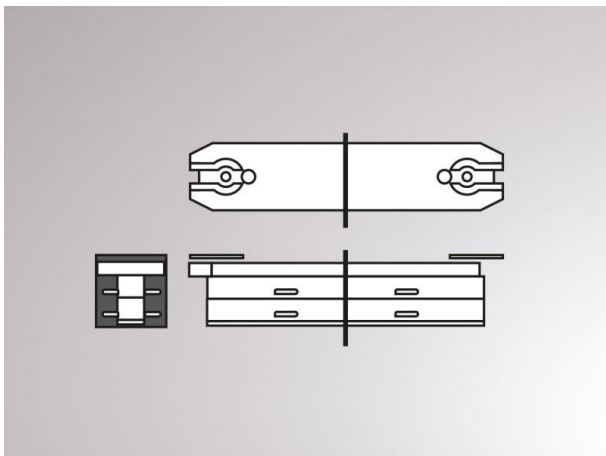

## DRAWING

## TECHNICAL DETAILS

Designer	Doc Form
Dimming	not dimmable
Voltage [V]	220-240V 50/60HZ 2x10A
Material	metal
Length [mm]	70
Width [mm]	15
Height [mm]	15
IP protection class	IP20
Net weight [kg]	0,03
Colour lamp	black chrome
EAN-Number	9010870142725