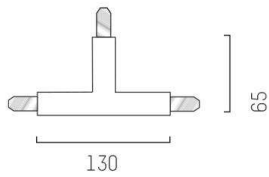

VOLARE

652-0030500001

T- connector, chrome galvanised, 4x1,5mm², electric connection without distances between 3 tracks

DRAWING

TECHNICAL DETAILS

Designer	Doc Form
Voltage [V]	220-240V 50/60HZ 2x10A
Material	metal
Length [mm]	130
Width [mm]	65
Height [mm]	18
Net weight [kg]	0,20
Color lamp	chrome
EAN-Number	9008905724411

LIGHT DISTRIBUTION CURVE

The values are rated values. Power and luminous flux are initially subject to a tolerance of +/- 10%. Colour temperature tolerance: +/- 150 K. The values apply to an ambient temperature of 25°C unless otherwise specified.