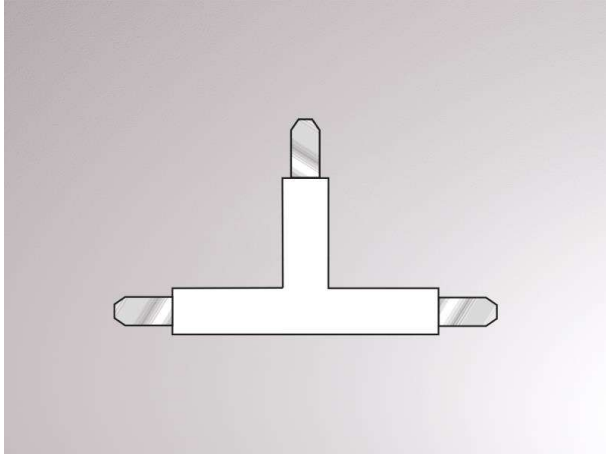

VOLARE

652-0030500001

T- connector, chrome galvanised, 4x1,5mm², electric connection without distances between 3 tracks

DRAWING

TECHNICAL DETAILS

Designer	Doc Form
Voltage [V]	220-240V 50/60HZ 2x10A
Material	metal
Length [mm]	130
Width [mm]	65
Height [mm]	18
Net weight [kg]	0,20
Color lamp	chrome
EAN-Number	9008905724411

LIGHT DISTRIBUTION CURVE

The values are rated values. Power and luminous flux are initially subject to a tolerance of +/- 10%. Colour temperature tolerance: +/- 150 K. The values apply to an ambient temperature of 25°C unless otherwise specified.