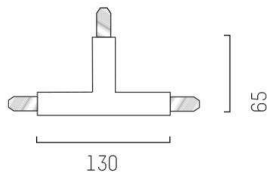

VOLARE

652-0030500005

T- connector, aluminium, white powder-coated, 4x1,5mm², for electric connection of 3 rails

DRAWING

TECHNICAL DETAILS

Designer	Doc Form
Voltage [V]	220-240V 50/60HZ 2x10A
Material	metal
Length [mm]	130
Width [mm]	65
Height [mm]	18
Net weight [kg]	0,20
Color lamp	white
RAL	9016
EAN-Number	9008905681165

LIGHT DISTRIBUTION CURVE

The values are rated values. Power and luminous flux are initially subject to a tolerance of +/- 10%. Colour temperature tolerance: +/- 150 K. The values apply to an ambient temperature of 25°C unless otherwise specified.