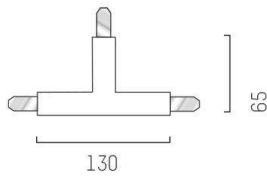

## VOLARE

652-0030500006

T- connector, aluminium, black powder-coated, 4x1,5mm<sup>2</sup>, for electric connection of 3 rails

## DRAWING

## TECHNICAL DETAILS

Designer	Doc Form
Voltage [V]	220-240V 50/60HZ 2x10A
Material	metal
Length [mm]	130
Width [mm]	65
Height [mm]	18
Net weight [kg]	0,20
Color lamp	black
RAL	9005
EAN-Number	9008905681172

## LIGHT DISTRIBUTION CURVE

The values are rated values. Power and luminous flux are initially subject to a tolerance of +/- 10%. Colour temperature tolerance: +/- 150 K. The values apply to an ambient temperature of 25°C unless otherwise specified.